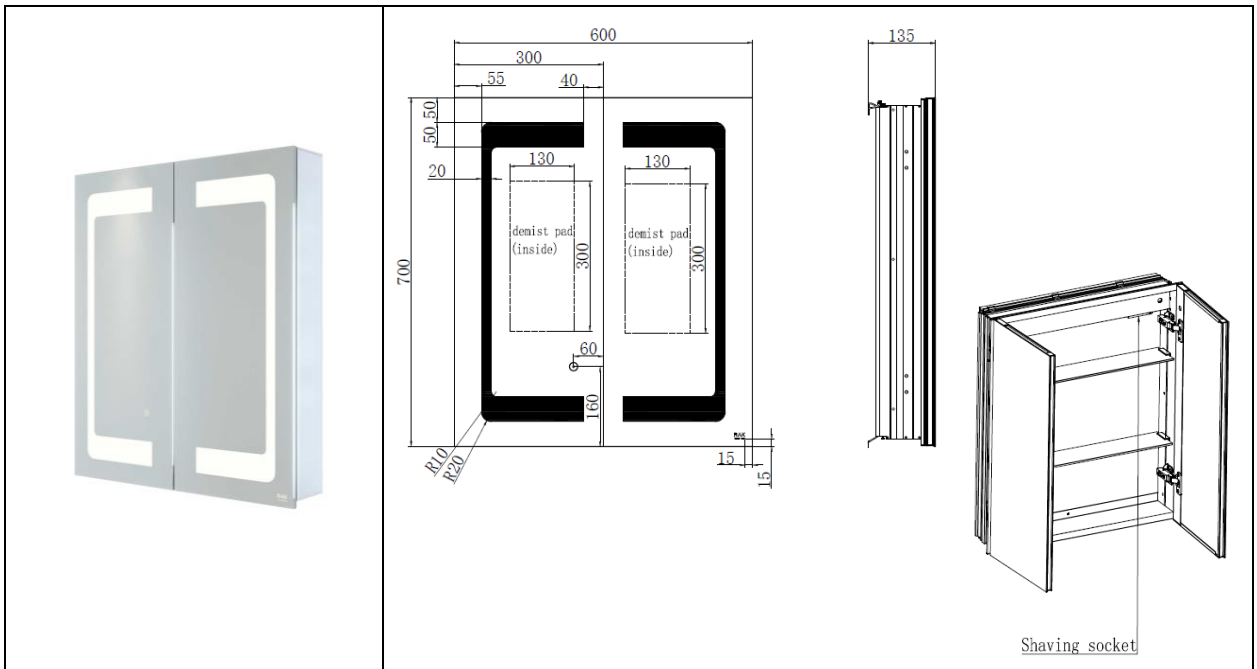

RAK-Aphrodite

Illuminated Mirror Cabinet | Double Door

RAK
CERAMICS

Dimensions: 600w x 135d x 700h

Touch Sensor Switch: Yes

Shaving Socket: Yes

Demister Pad: Yes

LED Lighting: Yes

LED Under Cabinet Lighting: Yes

Mains Powered: Yes

Rated: IP44

Code: RAKAPH5002

Warranty: 2 Years

Weight: 18.0 KG

Dimensions: All Dimensions in mm tolerance $\pm 5\%$ for below 200mm and $\pm 3\%$ for above 200mm.