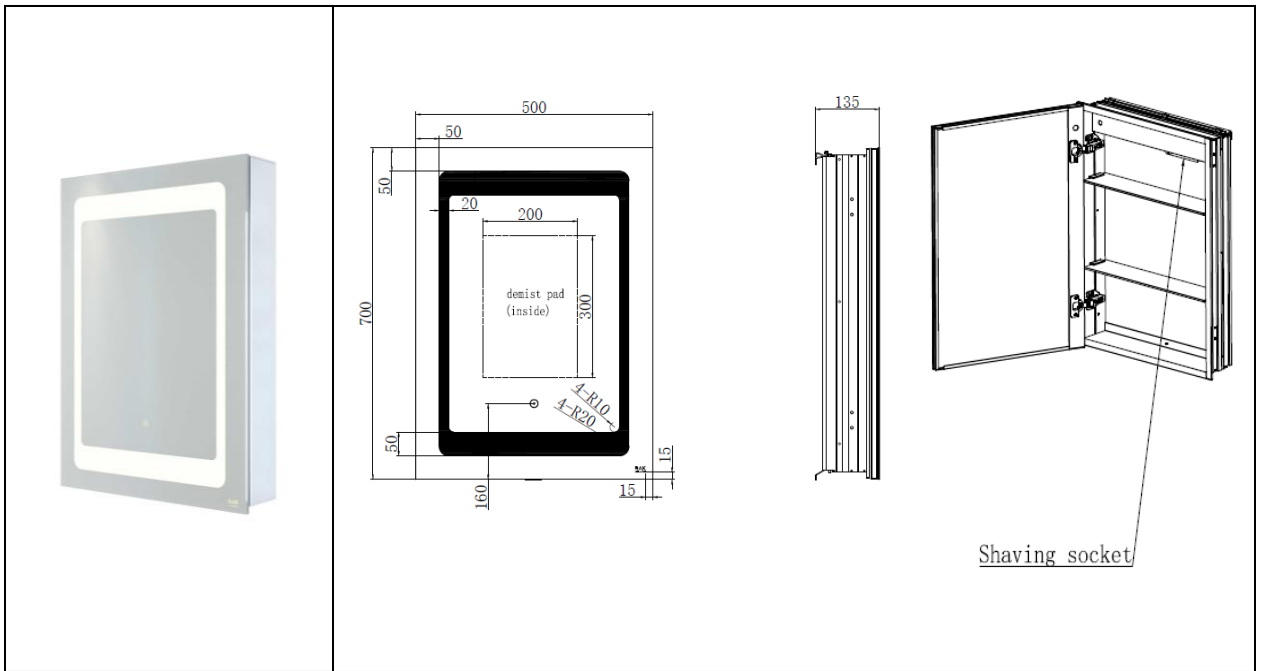

RAK-Aphrodite

Illuminated Mirror Cabinet | Single Door

RAK
CERAMICS

Dimensions: 500w x 135d x 700h

Touch Sensor Switch: Yes

Shaving Socket: Yes

Demister Pad: Yes

LED Lighting: Yes

LED Under Cabinet Lighting: Yes

Mains Powered: Yes

Rated: IP44

Code: RAKAPH5001

Warranty: 2 Years

Weight: 15.5 KG

Dimensions: All Dimensions in mm tolerance $\pm 5\%$ for below 200mm and $\pm 3\%$ for above 200mm.