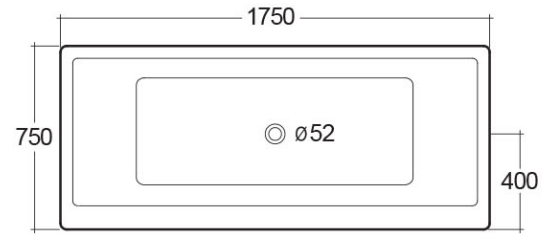

### Technical specifications

Dimensions: 750 x 1750 mm

Color: Alpine White

Code	Name
BT54AWHA	EVOLUTION BATHTUB 175x75CM

Dimensions: All dimensions in mm tolerance  $\pm 5\%$  for below 200mm and  $\pm 3\%$  for above 200mm.  
Note: Due to a continuing development programme to improve design and performance, the manufacturer reserves all rights to vary specifications without prior information.  
Please note accessories are for photographic use only.