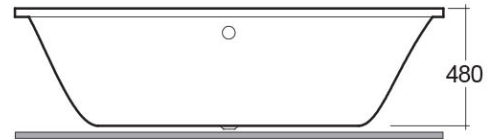

### Technical specifications

Dimensions: 750 x 1750 mm

Color: Alpine White

Code	Name
BT54AWHA	EVOLUTION BATHTUB 175x75CM

Dimensions: All dimensions in mm tolerance  $\pm 5\%$  for below 200mm and  $\pm 3\%$  for above 200mm.  
Note: Due to a continuing development programme to improve design and performance, the manufacturer reserves all rights to vary specifications without prior information.  
Please note accessories are for photographic use only.