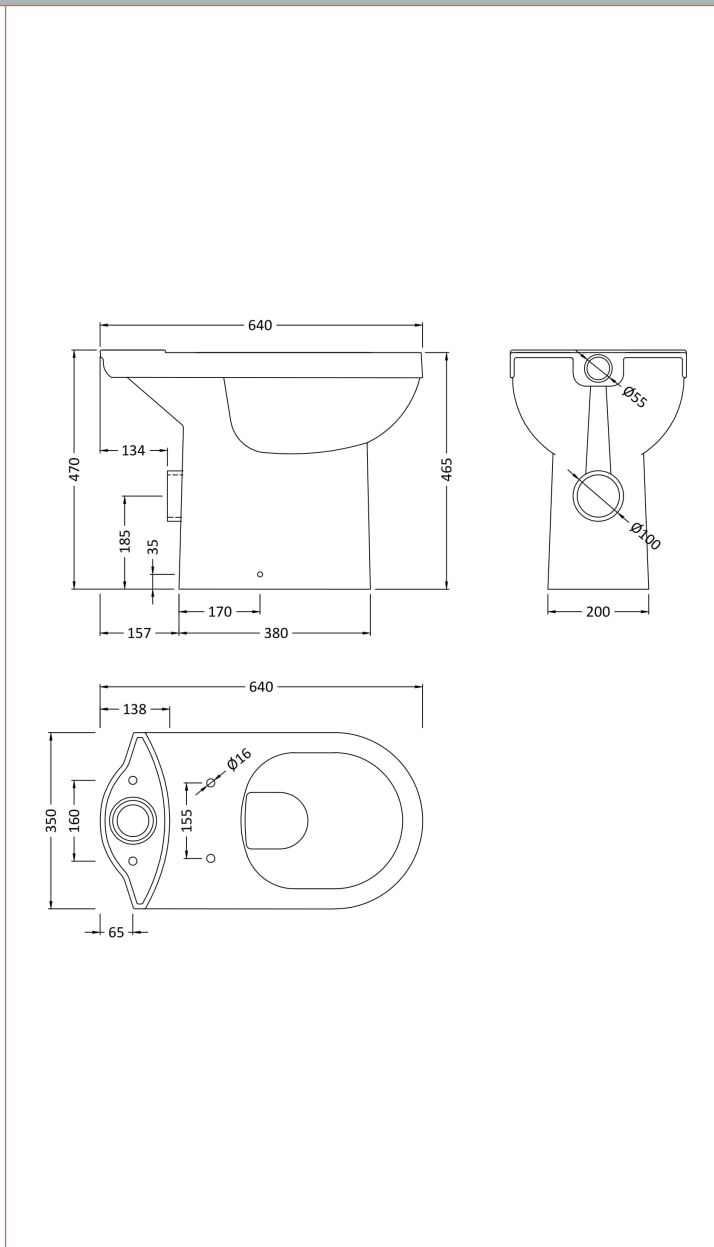

Sales Code: Ncs251

Description: Comfort Height Pan & Cistern

Packaging Details

Barcode: 5055275888520

Sales Code: NCS290

Description: Ivo Comfort Height Cc Wc Pan

Product Dimensions

Height (mm):	470
Width (mm):	350
Depth (mm):	640
Nett Weight (kg):	25

Packaging Dimensions

Height (mm):	495
Width (mm):	390
Depth (mm):	650
Gross Weight (kg):	25.5

Packaging Data

Box Colour:	Brown Cardboard Box
Box Qty:	1
Label Size:	100 x 50
Label Colour:	White Label
Label Qty:	2

Outer Box Dimensions (If Applicable)

Height (mm):	
Width (mm):	
Depth (mm):	
Gross Weight (kg):	
Barcode:	5055275872857

Product Details

Country of Origin:	China
Fitting Instruction:	No
Certification:	CE: No WRAS: N/A WRAS No: N/A
Product Material:	Vitreous China
Fixing Supplied:	No

Sales Code: NCS291

Description: Ivo Cc Cistern

Product Dimensions

Height (mm):	380
Width (mm):	375
Depth (mm):	150
Nett Weight (kg):	11.8

Packaging Dimensions

Height (mm):	400
Width (mm):	385
Depth (mm):	160
Gross Weight (kg):	12