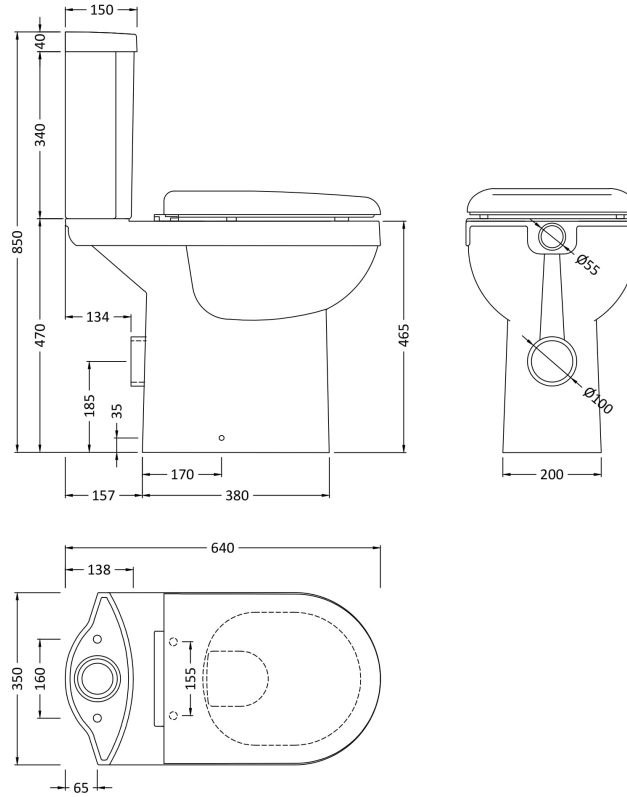

Sales Code: Ncs251

Description: Comfort Height Pan & Cistern

Packaging Details

Barcode: 5055275888520

Sales Code: NCS290

Description: Ivo Comfort Height Cc Wc Pan

Product Dimensions

Height (mm):	470
Width (mm):	350
Depth (mm):	640
Nett Weight (kg):	25

Packaging Dimensions

Height (mm):	495
Width (mm):	390
Depth (mm):	650
Gross Weight (kg):	25.5

Packaging Data

Box Colour:	Brown Cardboard Box
Box Qty:	1
Label Size:	100 x 50
Label Colour:	White Label
Label Qty:	2

Outer Box Dimensions (If Applicable)

Height (mm):	
Width (mm):	
Depth (mm):	
Gross Weight (kg):	
Barcode:	5055275872857

Product Details

Country of Origin:	China
Fitting Instruction:	No
Certification:	CE: No WRAS: N/A WRAS No: N/A
Product Material:	Vitreous China
Fixing Supplied:	No

Sales Code: NCS291

Description: Ivo Cc Cistern

Product Dimensions

Height (mm):	380
Width (mm):	375
Depth (mm):	150
Nett Weight (kg):	11.8

Packaging Dimensions

Height (mm):	400
Width (mm):	385
Depth (mm):	160
Gross Weight (kg):	12