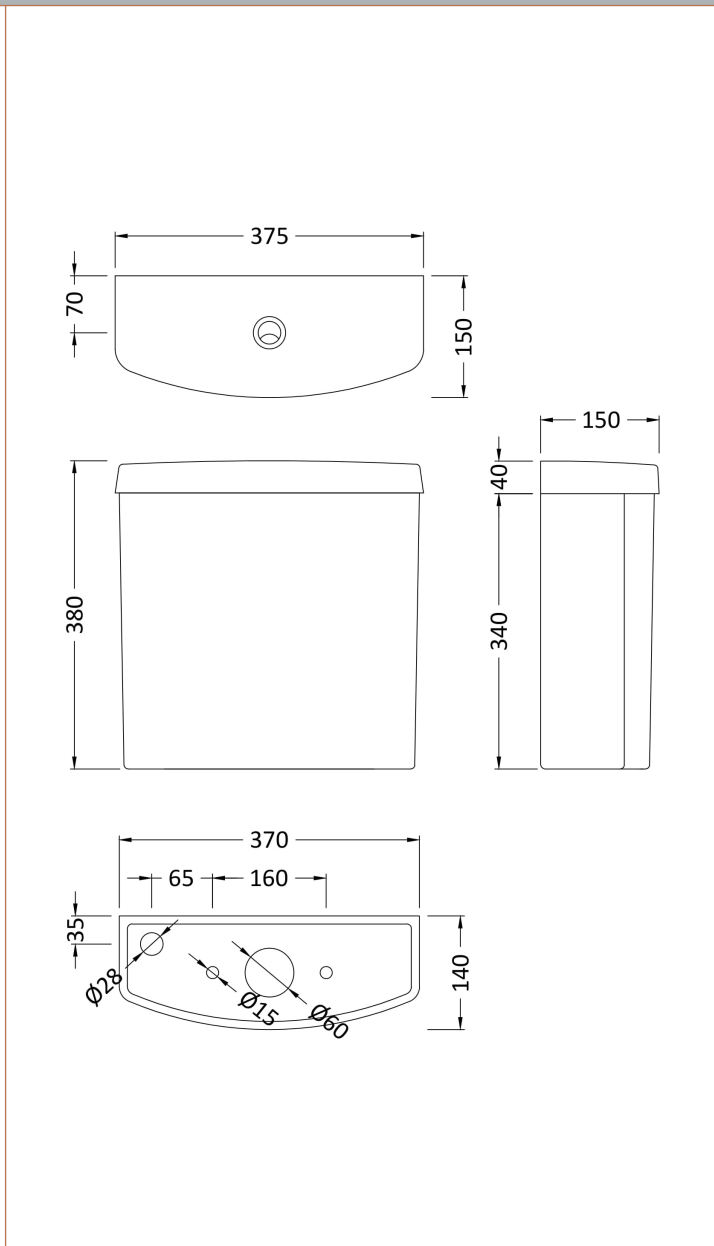

Sales Code: Ncs251

Description: Comfort Height Pan & Cistern

Packaging Details

Barcode: 5055275888520

Sales Code: NCS290

Description: Ivo Comfort Height Cc Wc Pan

Product Dimensions

Height (mm):	470
Width (mm):	350
Depth (mm):	640
Nett Weight (kg):	25

Packaging Dimensions

Height (mm):	495
Width (mm):	390
Depth (mm):	650
Gross Weight (kg):	25.5

Packaging Data

Box Colour:	Brown Cardboard Box
Box Qty:	1
Label Size:	100 x 50
Label Colour:	White Label
Label Qty:	2

Outer Box Dimensions (If Applicable)

Height (mm):	
Width (mm):	
Depth (mm):	
Gross Weight (kg):	
Barcode:	5055275872857

Product Details

Country of Origin:	China
Fitting Instruction:	No
Certification:	CE: No WRAS: N/A WRAS No: N/A
Product Material:	Vitreous China
Fixing Supplied:	No

Sales Code: NCS291

Description: Ivo Cc Cistern

Product Dimensions

Height (mm):	380
Width (mm):	375
Depth (mm):	150
Nett Weight (kg):	11.8

Packaging Dimensions

Height (mm):	400
Width (mm):	385
Depth (mm):	160
Gross Weight (kg):	12