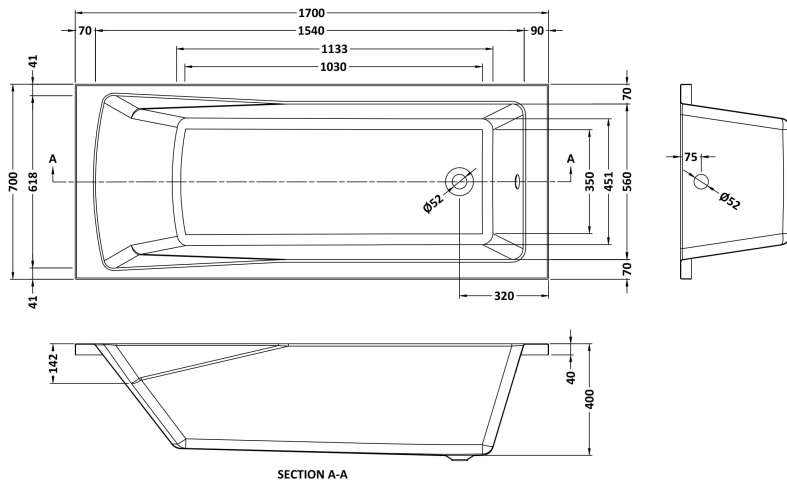

Sales Code: NBA409

Description: Square Single Ended Bath 1700X700

Packaging Details

Barcode: 5055369006700

Sales Code: NBA409NL

Description: Square Single Ended Bath 1700X700

SECTION A-A

Product Dimensions

Length (mm):	1700
Width (mm):	700
Depth (mm):	400
Nett Weight (kg):	19.24

Packaging Dimensions

Length (mm):	1700
Width (mm):	700
Depth (mm):	420
Gross Weight (kg):	19.24

Packaging Data

Box Colour:	Brown Cardboard Sleeve
Box Qty:	1
Label Size:	192 x 38
Label Colour:	White Label
Label Qty:	1

Outer Box Dimensions (If Applicable)

Length (mm):	
Width (mm):	
Height (mm):	
Gross Weight (kg):	
Barcode:	5055275833124

Product Details

Country of Origin:	Poland
Fitting Instruction:	No
Certification:	FSC: No CE: Yes
Material Colour Reference:	European White
Product Material:	Acrylic
Material Thickness:	4mm
Volume (Ltr):	178L
Displaced Capacity:	108L
Leg Set Included:	Legset Not Included
Waste Included:	Waste Not Included
Drilled/Undrilled:	Undrilled For Taps
Includes Grips:	No Grips Supplied
Embossed:	No
No of Tapholes:	None
Anti-Slip:	No

Sales Code: NBL001

Description: Leg Set

Product Dimensions

Length (mm):	570
Width (mm):	
Depth (mm):	
Nett Weight (kg):	1.9

Packaging Dimensions

Length (mm):	600
Width (mm):	60
Depth (mm):	60
Gross Weight (kg):	1.9