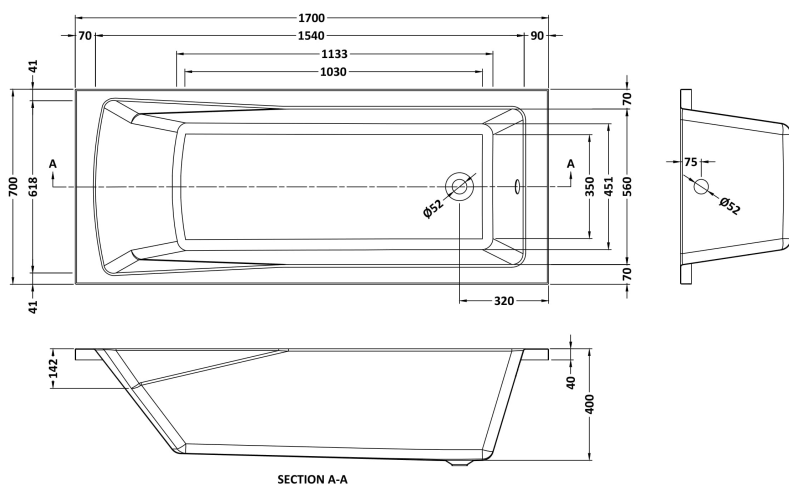

Sales Code: NBA409

Description: Square Single Ended Bath 1700X700

Packaging Details

Barcode: 5055369006700

Sales Code: NBA409NL

Description: Square Single Ended Bath 1700X700

SECTION A-A

Product Dimensions

Length (mm):	1700
Width (mm):	700
Depth (mm):	400
Nett Weight (kg):	19.24

Packaging Dimensions

Length (mm):	1700
Width (mm):	700
Depth (mm):	420
Gross Weight (kg):	19.24

Packaging Data

Box Colour:	Brown Cardboard Sleeve
Box Qty:	1
Label Size:	192 x 38
Label Colour:	White Label
Label Qty:	1

Outer Box Dimensions (If Applicable)

Length (mm):	
Width (mm):	
Height (mm):	
Gross Weight (kg):	
Barcode:	5055275833124

Product Details

Country of Origin:	Poland
Fitting Instruction:	No
Certification:	FSC: No CE: Yes
Material Colour Reference:	European White
Product Material:	Acrylic
Material Thickness:	4mm
Volume (Ltr):	178L
Displaced Capacity:	108L
Leg Set Included:	Legset Not Included
Waste Included:	Waste Not Included
Drilled/Undrilled:	Undrilled For Taps
Includes Grips:	No Grips Supplied
Embossed:	No
No of Tapholes:	None
Anti-Slip:	No

Sales Code: NBL001

Description: Leg Set

Product Dimensions

Length (mm):	570
Width (mm):	
Depth (mm):	
Nett Weight (kg):	1.9

Packaging Dimensions

Length (mm):	600
Width (mm):	60
Depth (mm):	60
Gross Weight (kg):	1.9