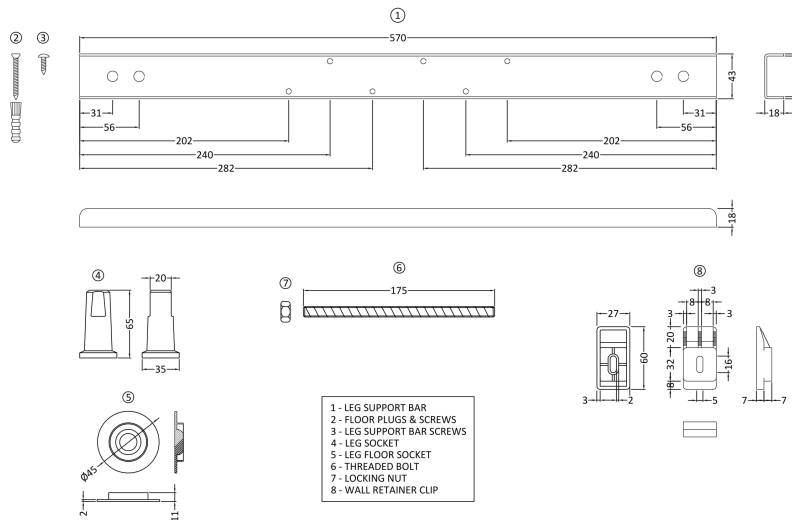

Length (mm):	1700
Width (mm):	700
Depth (mm):	400
Nett Weight (kg):	19.24

Packaging Dimensions

Length (mm):	1700
Width (mm):	700
Depth (mm):	420
Gross Weight (kg):	19.24

Packaging Data

Box Colour:	Brown Cardboard Sleeve
Box Qty:	1
Label Size:	192 x 38
Label Colour:	White Label
Label Qty:	1

Outer Box Dimensions (If Applicable)

Length (mm):	
Width (mm):	
Height (mm):	
Gross Weight (kg):	
Barcode:	5055275833124

Product Details

Country of Origin:	Poland
Fitting Instruction:	No
Certification:	FSC: No CE: Yes
Material Colour Reference:	European White
Product Material:	Acrylic
Material Thickness:	4mm
Volume (Ltr):	178L
Displaced Capacity:	108L
Leg Set Included:	Legset Not Included
Waste Included:	Waste Not Included
Drilled/Undrilled:	Undrilled For Taps
Includes Grips:	No Grips Supplied
Embossed:	No
No of Tapholes:	None
Anti-Slip:	No

Sales Code: NBL001

Description: Leg Set

Product Dimensions

Length (mm):	570
Width (mm):	
Depth (mm):	
Nett Weight (kg):	1.9

Packaging Dimensions

Length (mm):	600
Width (mm):	60
Depth (mm):	60
Gross Weight (kg):	1.9

Packaging Data

Box Colour:	Brown Cardboard Box
Box Qty:	1
Label Size:	50 x 38
Label Colour:	White Label
Label Qty:	1

Outer Box Dimensions (If Applicable)

Length (mm):	
Width (mm):	
Height (mm):	
Gross Weight (kg):	
Barcode:	5055275833612