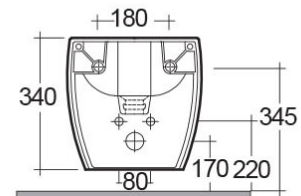

RAK-METROPOLITAN-W/HIDDEN FIXATIONS

Bidets | Wall Hung

RAK
CERAMICS

Technical specifications

Dimensions: 337 x 525 mm

Weight: 29 Kg

Color: Alpine White

Parts: MP07AWHA - METROPOLITAN BIDET WALL HUNG W/HIDDEN FIXATIONS 52CM

Suites: [RAK-METROPOLITAN](#)

Code	Name
MP07AWHA	METROPOLITAN BIDET WALL HUNG W/HIDDEN FIXATIONS 52CM

Dimensions: All dimensions in mm tolerance $\pm 5\%$ for below 200mm and $\pm 3\%$ for above 200mm.
Note: Due to a continuing development programme to improve design and performance, the manufacturer reserves all rights to vary specifications without prior information.
Please note accessories are for photographic use only.