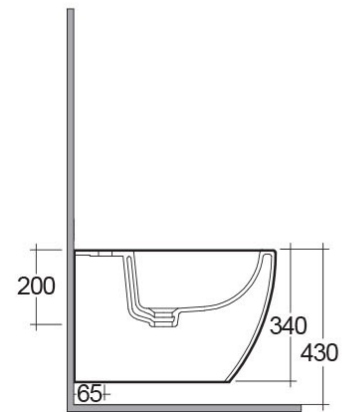

RAK-METROPOLITAN-W/HIDDEN FIXATIONS

Bidets | Wall Hung

RAK
CERAMICS

Technical specifications

Dimensions: 337 x 525 mm

Weight: 29 Kg

Color: Alpine White

Parts: MP07AWHA - METROPOLITAN BIDET WALL HUNG W/HIDDEN FIXATIONS 52CM

Suites: [RAK-METROPOLITAN](#)

Code	Name
MP07AWHA	METROPOLITAN BIDET WALL HUNG W/HIDDEN FIXATIONS 52CM

Dimensions: All dimensions in mm tolerance $\pm 5\%$ for below 200mm and $\pm 3\%$ for above 200mm.
Note: Due to a continuing development programme to improve design and performance, the manufacturer reserves all rights to vary specifications without prior information.
Please note accessories are for photographic use only.