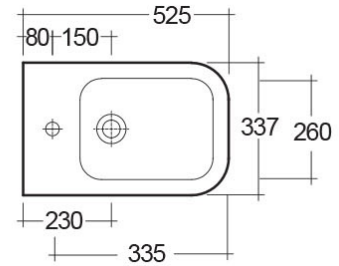

RAK-METROPOLITAN-W/HIDDEN FIXATIONS

Bidets | Wall Hung

RAK
CERAMICS

Technical specifications

Dimensions: 337 x 525 mm

Weight: 29 Kg

Color: Alpine White

Parts: MP07AWHA - METROPOLITAN BIDET WALL HUNG W/HIDDEN FIXATIONS 52CM

Suites: [RAK-METROPOLITAN](#)

Code	Name
MP07AWHA	METROPOLITAN BIDET WALL HUNG W/HIDDEN FIXATIONS 52CM

Dimensions: All dimensions in mm tolerance $\pm 5\%$ for below 200mm and $\pm 3\%$ for above 200mm.
Note: Due to a continuing development programme to improve design and performance, the manufacturer reserves all rights to vary specifications without prior information.
Please note accessories are for photographic use only.