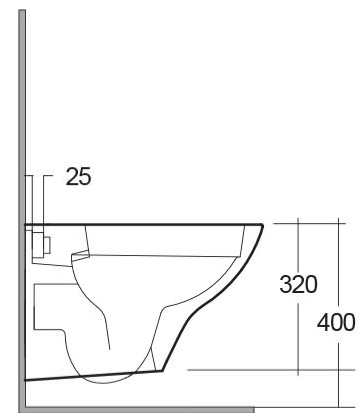

RAK-MORNING

Wall Hung | Water Closet

RAK
CERAMICS

Technical specifications

Dimensions: 520 x 365 mm

Color: Alpine White

Trap type: P Trap

Trapway type: Concealed

Seat cover options: None

Bowl shape: Oval

Suites: [RAK-MORNING](#)

Code	Name
MORWC1445AWHA	MORNING WATER CLOSET RIMLESS WALL HUNG S-TRAP 52CM

Dimensions: All dimensions in mm tolerance $\pm 5\%$ for below 200mm and $\pm 3\%$ for above 200mm.
Note: Due to a continuing development programme to improve design and performance, the manufacturer reserves all rights to vary specifications without prior information.
Please note accessories are for photographic use only.