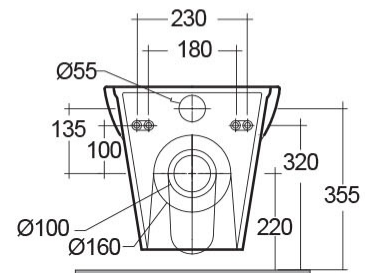

RAK-MORNING

Wall Hung | Water Closet

RAK
CERAMICS

Technical specifications

Dimensions: 520 x 365 mm

Color: Alpine White

Trap type: P Trap

Trapway type: Concealed

Seat cover options: None

Bowl shape: Oval

Suites: [RAK-MORNING](#)

Code	Name
MORWC1445AWHA	MORNING WATER CLOSET RIMLESS WALL HUNG S-TRAP 52CM

Dimensions: All dimensions in mm tolerance $\pm 5\%$ for below 200mm and $\pm 3\%$ for above 200mm.
Note: Due to a continuing development programme to improve design and performance, the manufacturer reserves all rights to vary specifications without prior information.
Please note accessories are for photographic use only.