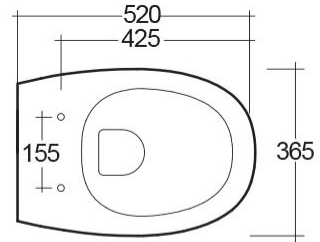

RAK-MORNING

Wall Hung | Water Closet

RAK
CERAMICS

Technical specifications

Dimensions: 520 x 365 mm

Color: Alpine White

Trap type: P Trap

Trapway type: Concealed

Seat cover options: None

Bowl shape: Oval

Suites: [RAK-MORNING](#)

Code	Name
MORWC1445AWHA	MORNING WATER CLOSET RIMLESS WALL HUNG S-TRAP 52CM

Dimensions: All dimensions in mm tolerance $\pm 5\%$ for below 200mm and $\pm 3\%$ for above 200mm.
Note: Due to a continuing development programme to improve design and performance, the manufacturer reserves all rights to vary specifications without prior information.
Please note accessories are for photographic use only.