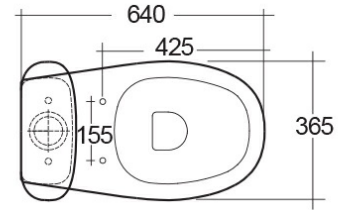

# RAK-MORNING-COMFORT HEIGHT 42CM

### Technical specifications

Dimensions: 640 x 365 mm

Weight: 29 Kg

Color: Alpine White

Trap type: P Trap & S Trap

Trapway type: Concealed

Seat cover options: None

Bowl shape: Oval