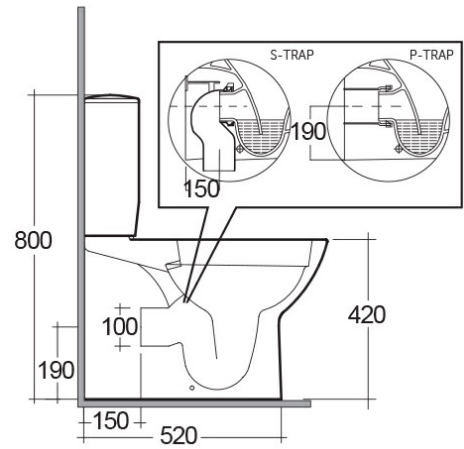

# RAK-MORNING-COMFORT HEIGHT 42CM

### Technical specifications

Dimensions: 640 x 365 mm

Weight: 29 Kg

Color: Alpine White

Trap type: P Trap & S Trap

Trapway type: Concealed

Seat cover options: None

Bowl shape: Oval

### Name

MORWC1146AWHA MORNING WATER CLOSET RIMLESS  
CLOSE COUPLED P|S-TRAP 64CM

MORWT1800AWHA MORNING WATER CLOSET TANK

Dimensions: All dimensions in mm tolerance  $\pm 5\%$  for below 200mm and  $\pm 3\%$  for above 200mm.