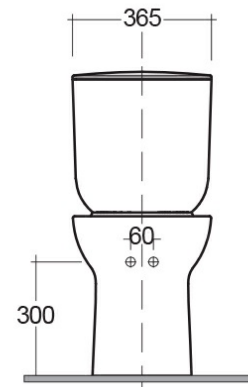

# RAK-MORNING-COMFORT HEIGHT 42CM

### Technical specifications

Dimensions: 640 x 365 mm

Weight: 29 Kg

Color: Alpine White

Trap type: P Trap & S Trap

Trapway type: Concealed

Seat cover options: None

Bowl shape: Oval

### Name

MORWC1146AWHA MORNING WATER CLOSET RIMLESS  
CLOSE COUPLED P|S-TRAP 64CM

MORWT1800AWHA MORNING WATER CLOSET TANK

Dimensions: All dimensions in mm tolerance  $\pm 5\%$  for below 200mm and  $\pm 3\%$  for above 200mm.