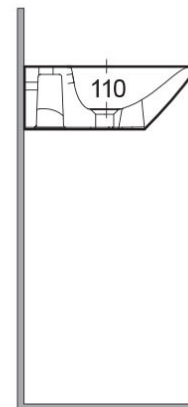

### Technical specifications

Dimensions: 442 x 600 mm

Weight: 14 Kg

Color: Alpine White

Shape of basin: Oval

Overflow hole: yes

Suites: [RAK-MORNING](#)

Code	Name
MORWB6001AWHA	MORNING WASH BASIN WALL HUNG 60CM

Dimensions: All dimensions in mm tolerance  $\pm 5\%$  for below 200mm and  $\pm 3\%$  for above 200mm.

Note: Due to a continuing development programme to improve design and performance, the manufacturer reserves all rights to vary specifications without prior information.