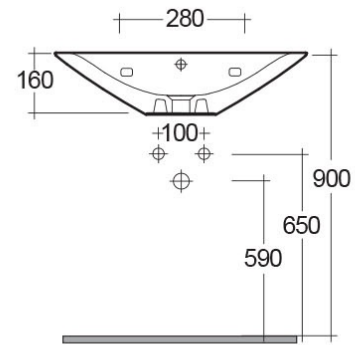

### Technical specifications

Dimensions: 442 x 600 mm

Weight: 14 Kg

Color: Alpine White

Shape of basin: Oval

Overflow hole: yes

Suites: [RAK-MORNING](#)

Code	Name
MORWB6001AWHA	MORNING WASH BASIN WALL HUNG 60CM

Dimensions: All dimensions in mm tolerance  $\pm 5\%$  for below 200mm and  $\pm 3\%$  for above 200mm.

Note: Due to a continuing development programme to improve design and performance, the manufacturer reserves all rights to vary specifications without prior information.