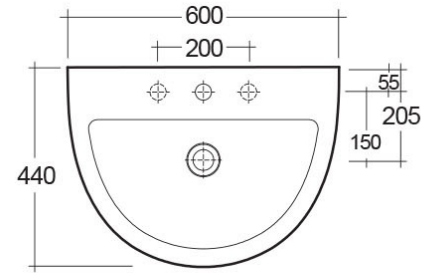

### Technical specifications

Dimensions: 442 x 600 mm

Weight: 14 Kg

Color: Alpine White

Shape of basin: Oval

Overflow hole: yes

Suites: [RAK-MORNING](#)

Code	Name
MORWB6001AWHA	MORNING WASH BASIN WALL HUNG 60CM

Dimensions: All dimensions in mm tolerance  $\pm 5\%$  for below 200mm and  $\pm 3\%$  for above 200mm.

Note: Due to a continuing development programme to improve design and performance, the manufacturer reserves all rights to vary specifications without prior information.