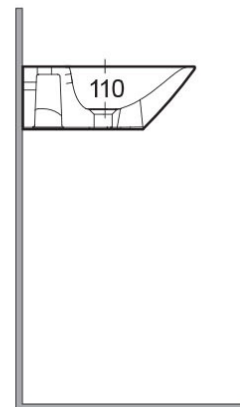

RAK-MORNING

Wash basin | Wall Hung

RAK
CERAMICS

Technical specifications

Dimensions: 442 x 550 mm

Weight: 12 Kg

Color: Alpine White

Shape of basin: Oval

Overflow hole: yes

Suites: [RAK-MORNING](#)

Code	Name
MORWB5501AWHA	MORNING WASH BASIN WALL HUNG 55CM

Dimensions: All dimensions in mm tolerance $\pm 5\%$ for below 200mm and $\pm 3\%$ for above 200mm.

Note: Due to a continuing development programme to improve design and performance, the manufacturer reserves all rights to vary specifications without prior information.