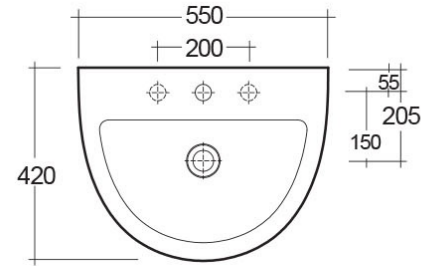

RAK-MORNING

Wash basin | Wall Hung

RAK
CERAMICS

Technical specifications

Dimensions: 442 x 550 mm

Weight: 12 Kg

Color: Alpine White

Shape of basin: Oval

Overflow hole: yes

Suites: [RAK-MORNING](#)

Code	Name
MORWB5501AWHA	MORNING WASH BASIN WALL HUNG 55CM

Dimensions: All dimensions in mm tolerance $\pm 5\%$ for below 200mm and $\pm 3\%$ for above 200mm.

Note: Due to a continuing development programme to improve design and performance, the manufacturer reserves all rights to vary specifications without prior information.