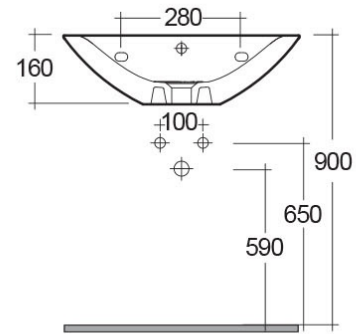

RAK-MORNING

Wash basin | Wall Hung

RAK
CERAMICS

Technical specifications

Dimensions: 442 x 550 mm

Weight: 12 Kg

Color: Alpine White

Shape of basin: Oval

Overflow hole: yes

Suites: [RAK-MORNING](#)

Code	Name
MORWB5501AWHA	MORNING WASH BASIN WALL HUNG 55CM

Dimensions: All dimensions in mm tolerance $\pm 5\%$ for below 200mm and $\pm 3\%$ for above 200mm.

Note: Due to a continuing development programme to improve design and performance, the manufacturer reserves all rights to vary specifications without prior information.