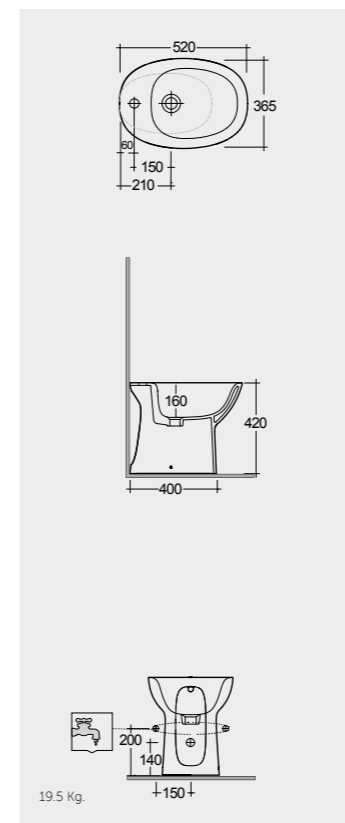

52 CM
MORWC1346AWHA

Comfort Height 42 CM
Altezza Comfort 42 CM |
Cuvette WC Hauteur 42 CM |
Komfortable Höhe 42 CM

52 CM
MORWC1445AWHA

Comfort Height 42 CM
Altezza Comfort 42 CM |
Cuvette WC Hauteur 42 CM |
Komfortable Höhe 42 CM

Measurements | Misure | Dimensions | Abmessungen

Urea RAK-Morning
Urea RAK-Morning

Urea RAK-Morning
Urea RAK-Morning

Urea RAK-Morning
Urea RAK-Morning

Models | Modelli | Modèles | Modelle

52 CM
MORBD2215AWHA

Comfort Height 42 CM
Altezza Comfort 42 CM |
Cuvette WC Hauteur 42 CM |
Komfortable Höhe 42 CM

52 CM
MORBD2015AWHA

Comfort Height 42 CM
Altezza Comfort 42 CM |
Cuvette WC Hauteur 42 CM |
Komfortable Höhe 42 CM

52 CM
MORBD2100AWHA

Comfort Height 42 CM
Altezza Comfort 42 CM |
Cuvette WC Hauteur 42 CM |
Komfortable Höhe 42 CM

Measurements | Misure | Dimensions | Abmessungen

Urea RAK-Morning

Urea RAK-Morning

Urea RAK-Morning