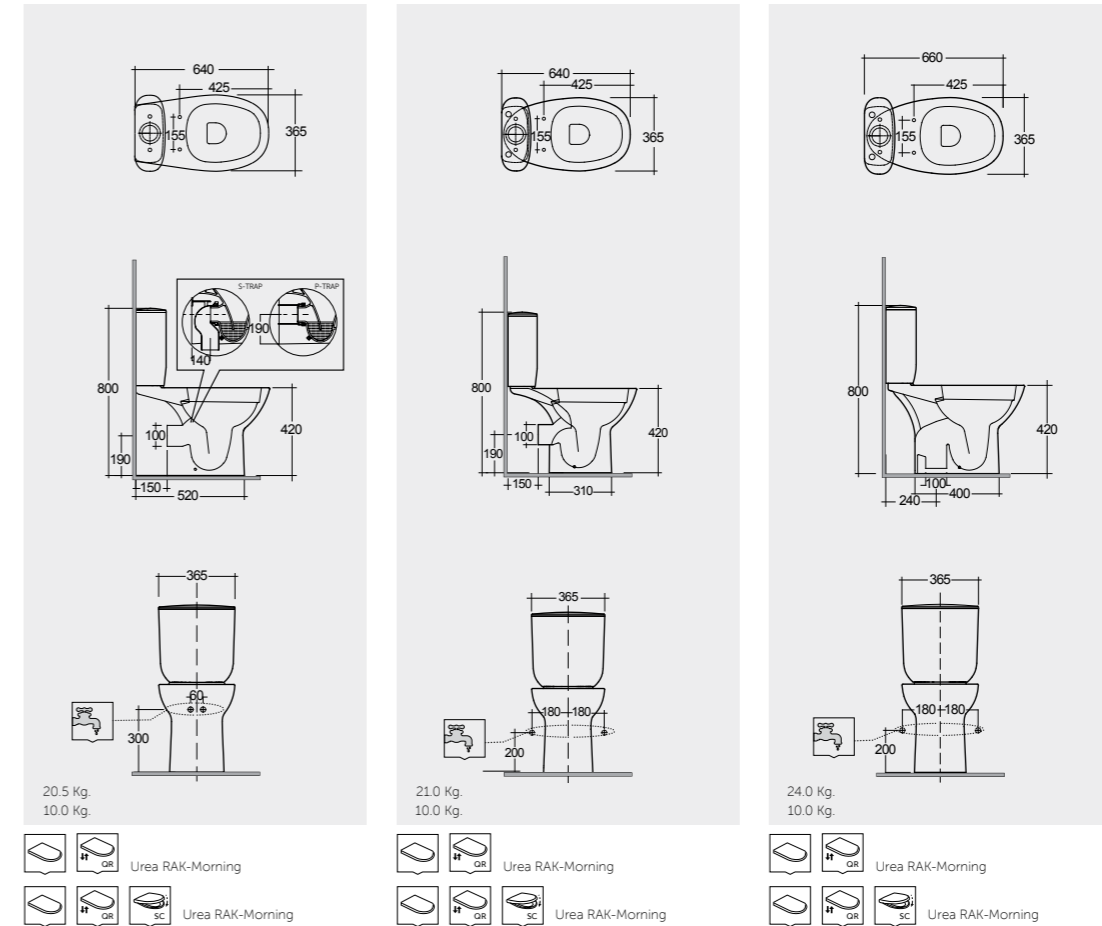

Models | Modelli | Modèles | Modelle

64 CM
MORWC1146AWHA
MORWT1800AWHA

64 CM
MORWC1145AWHA
MORWT1800AWHA

66 CM
MORWC1045AWHA
MORWT1800AWHA

Comfort Height 42 CM
Altezza Comfort 42 CM |
Cuvette WC Hauteur 42 CM |
Komfortable Höhe 42 CM

Comfort Height 42 CM
Altezza Comfort 42 CM |
Cuvette WC Hauteur 42 CM |
Komfortable Höhe 42 CM

Comfort Height 42 CM
Altezza Comfort 42 CM |
Cuvette WC Hauteur 42 CM |
Komfortable Höhe 42 CM

Measurements | Misure | Dimensions | Abmessungen