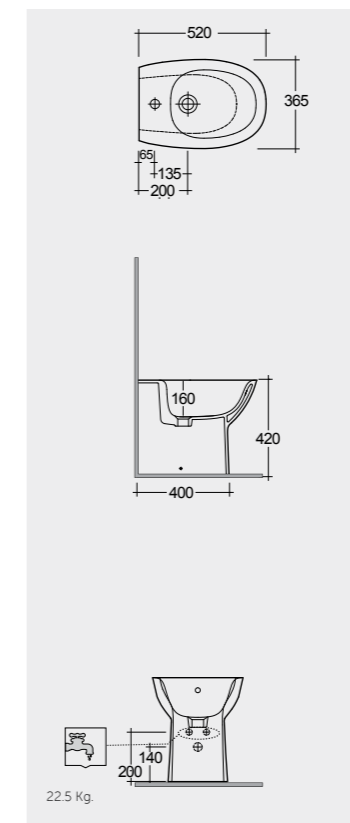

52 CM
MORWC1346AWHA

Comfort Height 42 CM
Altezza Comfort 42 CM |
Cuvette WC Hauteur 42 CM |
Komfortable Höhe 42 CM

52 CM
MORWC1445AWHA

Comfort Height 42 CM
Altezza Comfort 42 CM |
Cuvette WC Hauteur 42 CM |
Komfortable Höhe 42 CM

Measurements | Misure | Dimensions | Abmessungen

Urea RAK-Morning
Urea RAK-Morning

Urea RAK-Morning
Urea RAK-Morning

Urea RAK-Morning
Urea RAK-Morning

Models | Modelli | Modèles | Modelle

52 CM
MORBD2215AWHA

Comfort Height 42 CM
Altezza Comfort 42 CM |
Cuvette WC Hauteur 42 CM |
Komfortable Höhe 42 CM

52 CM
MORBD2015AWHA

Comfort Height 42 CM
Altezza Comfort 42 CM |
Cuvette WC Hauteur 42 CM |
Komfortable Höhe 42 CM

52 CM
MORBD2100AWHA

Comfort Height 42 CM
Altezza Comfort 42 CM |
Cuvette WC Hauteur 42 CM |
Komfortable Höhe 42 CM

Measurements | Misure | Dimensions | Abmessungen

Urea RAK-Morning

Urea RAK-Morning

Urea RAK-Morning