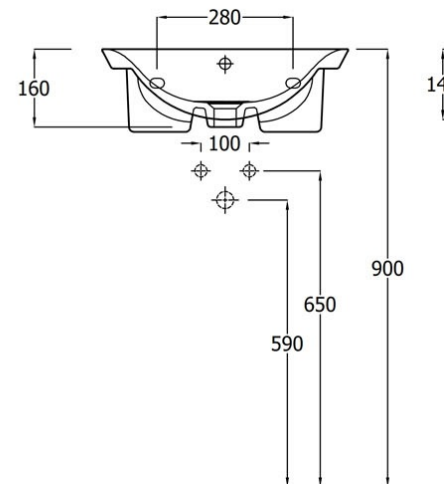

RAK-MORNING

Wash basin | Semi Recessed

RAK
CERAMICS

Technical specifications

Dimensions: 420 x 550 mm

Weight: 13 Kg

Color: Alpine White

Shape of basin: Oval

Overflow hole: yes

Suites: [RAK-MORNING](#)

Code	Name
MORSR5501AWHA	MORNING WASH BASIN SEMI-RECESSED 55CM

Dimensions: All dimensions in mm tolerance $\pm 5\%$ for below 200mm and $\pm 3\%$ for above 200mm.