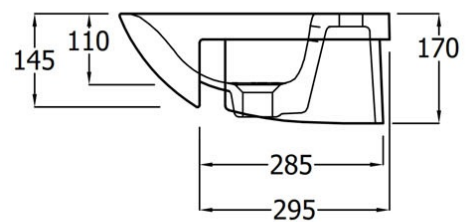

RAK-MORNING

Wash basin | Semi Recessed

RAK
CERAMICS

Technical specifications

Dimensions: 420 x 550 mm

Weight: 13 Kg

Color: Alpine White

Shape of basin: Oval

Overflow hole: yes

Suites: [RAK-MORNING](#)

Code	Name
MORSR5501AWHA	MORNING WASH BASIN SEMI-RECESSED 55CM

Dimensions: All dimensions in mm tolerance $\pm 5\%$ for below 200mm and $\pm 3\%$ for above 200mm.