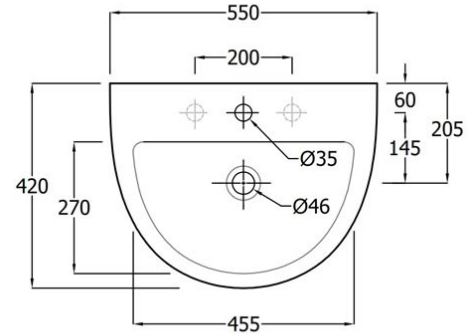

RAK-MORNING

Wash basin | Semi Recessed

RAK
CERAMICS

Technical specifications

Dimensions: 420 x 550 mm

Weight: 13 Kg

Color: Alpine White

Shape of basin: Oval

Overflow hole: yes

Suites: [RAK-MORNING](#)

Code	Name
MORSR5501AWHA	MORNING WASH BASIN SEMI-RECESSED 55CM

Dimensions: All dimensions in mm tolerance $\pm 5\%$ for below 200mm and $\pm 3\%$ for above 200mm.