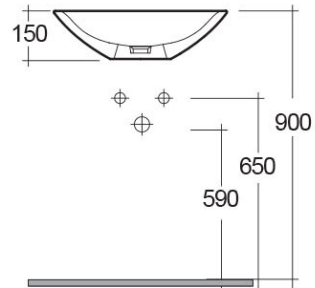

RAK-MORNING

Wash basin | Counter Top

RAK
CERAMICS

Technical specifications

Dimensions: 380 x 540 mm

Weight: 9 Kg

Color: Alpine White

Shape of basin: Oval

Suites: [RAK-MORNING](#)

Code	Name
MORCT5400AWHA	MORNING WASH BASIN COUNTER TOP 54CM

Dimensions: All dimensions in mm tolerance $\pm 5\%$ for below 200mm and $\pm 3\%$ for above 200mm.
Note: Due to a continuing development programme to improve design and performance, the manufacturer reserves all rights to vary specifications without prior information.
Please note accessories are for photographic use only.