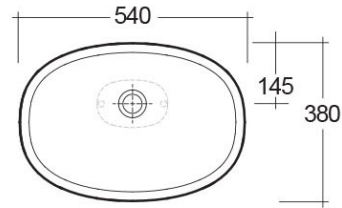

RAK-MORNING

Wash basin | Counter Top

RAK
CERAMICS

Technical specifications

Dimensions: 380 x 540 mm

Weight: 9 Kg

Color: Alpine White

Shape of basin: Oval

Suites: [RAK-MORNING](#)

Code	Name
MORCT5400AWHA	MORNING WASH BASIN COUNTER TOP 54CM

Dimensions: All dimensions in mm tolerance $\pm 5\%$ for below 200mm and $\pm 3\%$ for above 200mm.
Note: Due to a continuing development programme to improve design and performance, the manufacturer reserves all rights to vary specifications without prior information.
Please note accessories are for photographic use only.