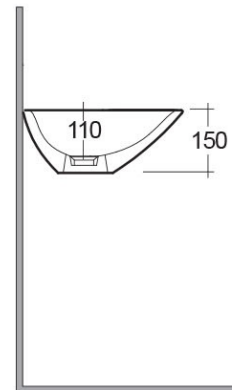

RAK-MORNING

Wash basin | Counter Top

RAK
CERAMICS

Technical specifications

Dimensions: 380 x 540 mm

Weight: 9 Kg

Color: Alpine White

Shape of basin: Oval

Suites: [RAK-MORNING](#)

Code	Name
MORCT5400AWHA	MORNING WASH BASIN COUNTER TOP 54CM

Dimensions: All dimensions in mm tolerance $\pm 5\%$ for below 200mm and $\pm 3\%$ for above 200mm.
Note: Due to a continuing development programme to improve design and performance, the manufacturer reserves all rights to vary specifications without prior information.
Please note accessories are for photographic use only.