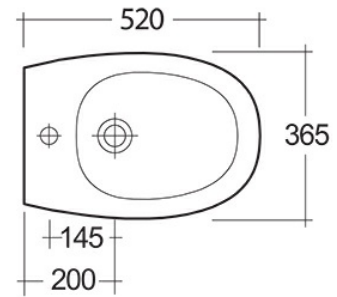

RAK-MORNING

Bidets | Wall Hung

RAK
CERAMICS

Technical specifications

Dimensions: 365 x 520 mm

Weight: 19 Kg

Color: Alpine White

Parts: MORBD2100AWHA - MORNING BIDET WALL HUNG 52CM

Suites: [RAK-MORNING](#)

Code	Name
MORBD2100AWHA	MORNING BIDET WALL HUNG 52CM

Dimensions: All dimensions in mm tolerance $\pm 5\%$ for below 200mm and $\pm 3\%$ for above 200mm.
 Note: Due to a continuing development programme to improve design and performance, the manufacturer reserves all rights to vary specifications without prior information.
 Please note accessories are for photographic use only.