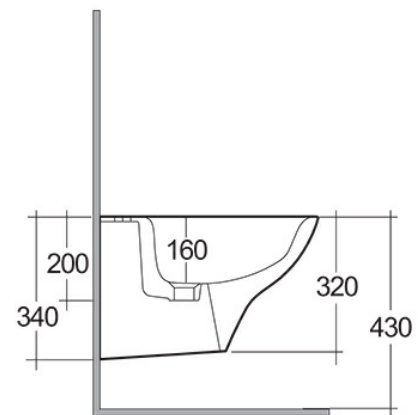

RAK-MORNING

Bidets | Wall Hung

RAK
CERAMICS

Technical specifications

Dimensions: 365 x 520 mm

Weight: 19 Kg

Color: Alpine White

Parts: MORBD2100AWHA - MORNING BIDET WALL HUNG 52CM

Suites: [RAK-MORNING](#)

Code	Name
MORBD2100AWHA	MORNING BIDET WALL HUNG 52CM

Dimensions: All dimensions in mm tolerance $\pm 5\%$ for below 200mm and $\pm 3\%$ for above 200mm.
 Note: Due to a continuing development programme to improve design and performance, the manufacturer reserves all rights to vary specifications without prior information.
 Please note accessories are for photographic use only.