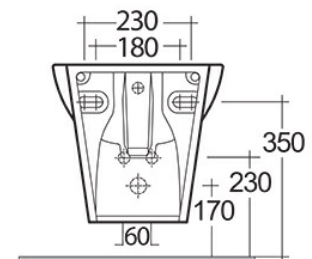

RAK-MORNING

Bidets | Wall Hung

RAK
CERAMICS

Technical specifications

Dimensions: 365 x 520 mm

Weight: 19 Kg

Color: Alpine White

Parts: MORBD2100AWHA - MORNING BIDET WALL HUNG 52CM

Suites: [RAK-MORNING](#)

Code	Name
MORBD2100AWHA	MORNING BIDET WALL HUNG 52CM

Dimensions: All dimensions in mm tolerance $\pm 5\%$ for below 200mm and $\pm 3\%$ for above 200mm.
 Note: Due to a continuing development programme to improve design and performance, the manufacturer reserves all rights to vary specifications without prior information.
 Please note accessories are for photographic use only.