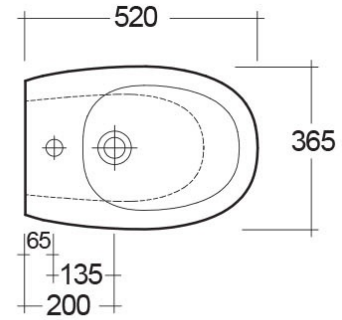

# RAK-MORNING-COMFORT HEIGHT 42CM

### Technical specifications

Dimensions: 365 x 520 mm

Weight: 20 Kg

Color: Alpine White

Parts: MORBD2015AWHA - MORNING BIDET BACK TO WALL 52CM

Suites: [RAK-MORNING](#)

Code	Name
MORBD2015AWHA	MORNING BIDET BACK TO WALL 52CM

Dimensions: All dimensions in mm tolerance  $\pm 5\%$  for below 200mm and  $\pm 3\%$  for above 200mm.

Note: Due to a continuing development programme to improve design and performance, the manufacturer reserves all rights to vary specifications without prior information.