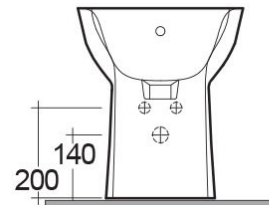

### Technical specifications

Dimensions: 365 x 520 mm

Weight: 20 Kg

Color: Alpine White

Parts: MORBD2015AWHA - MORNING BIDET BACK TO WALL 52CM

Suites: [RAK-MORNING](#)

Code	Name
MORBD2015AWHA	MORNING BIDET BACK TO WALL 52CM

Dimensions: All dimensions in mm tolerance  $\pm 5\%$  for below 200mm and  $\pm 3\%$  for above 200mm.

Note: Due to a continuing development programme to improve design and performance, the manufacturer reserves all rights to vary specifications without prior information.