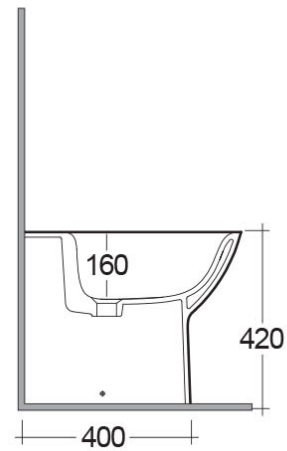

# RAK-MORNING-COMFORT HEIGHT 42CM

### Technical specifications

Dimensions: 365 x 520 mm

Weight: 20 Kg

Color: Alpine White

Parts: MORBD2015AWHA - MORNING BIDET BACK TO WALL 52CM

Suites: [RAK-MORNING](#)

Code	Name
MORBD2015AWHA	MORNING BIDET BACK TO WALL 52CM

Dimensions: All dimensions in mm tolerance  $\pm 5\%$  for below 200mm and  $\pm 3\%$  for above 200mm.

Note: Due to a continuing development programme to improve design and performance, the manufacturer reserves all rights to vary specifications without prior information.