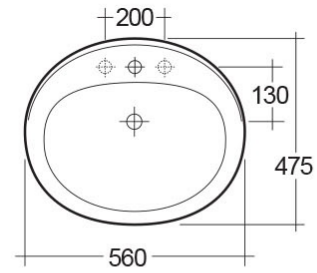

RAK-MIRA

Wash basin | Drop In

RAK
CERAMICS

Technical specifications

Dimensions: 560 x 475 mm

Weight: 11 Kg

Color: Alpine White

Shape of basin: Oval

Overflow hole: yes

Code	Name
OC67AWHA	MIRA WASH BASIN 56CM

Dimensions: All dimensions in mm tolerance $\pm 5\%$ for below 200mm and $\pm 3\%$ for above 200mm.

Note: Due to a continuing development programme to improve design and performance, the manufacturer reserves all rights to vary specifications without prior information.