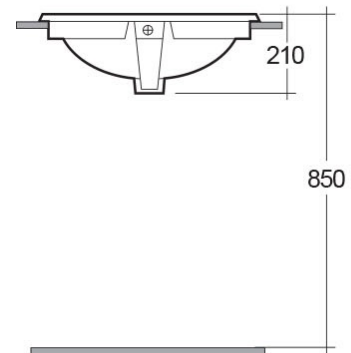

RAK-MIRA

Wash basin | Drop In

RAK
CERAMICS

Technical specifications

Dimensions: 560 x 475 mm

Weight: 11 Kg

Color: Alpine White

Shape of basin: Oval

Overflow hole: yes

Code	Name
OC67AWHA	MIRA WASH BASIN 56CM

Dimensions: All dimensions in mm tolerance $\pm 5\%$ for below 200mm and $\pm 3\%$ for above 200mm.

Note: Due to a continuing development programme to improve design and performance, the manufacturer reserves all rights to vary specifications without prior information.