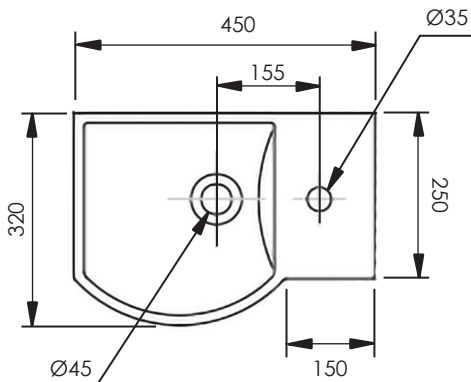

Technical Data Sheet

Tavistock Cloakroom Basins

TAVISTOCK
inspiring bathrooms

No.	Description	Code	Fixings Included
1	Blend 46x31cm Curved WH Handrinse Basin	MIA450C	No

Dimensions - MIA450C

Diagrams not to scale. All dimensions in mm (tolerance of +/-5mm)

*Dimensions are subject to change, customers are advised to measure actual product before commencing installation.
**Fixing point dimensions are for guidance only/the positions of wall fixing must be checked when product is received.