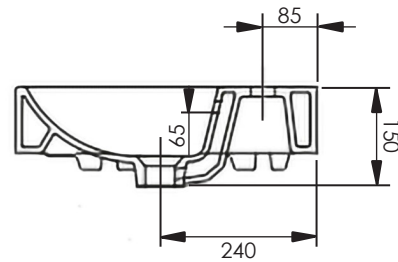

Technical Data Sheet

Tavistock Cloakroom Basins

TAVISTOCK
inspiring bathrooms

No.	Description	Code	Fixings Included
1	Blend 46x31cm Curved WH Handrinse Basin	MIA450C	No

Dimensions - MIA450C

Diagrams not to scale. All dimensions in mm (tolerance of +/-5mm)

*Dimensions are subject to change, customers are advised to measure actual product before commencing installation.
**Fixing point dimensions are for guidance only/the positions of wall fixing must be checked when product is received.