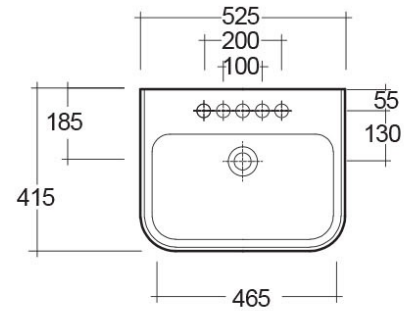

RAK-METROPOLITAN

Wash basin | Pedestal

RAK
CERAMICS

Technical specifications

Dimensions: 525 x 415 mm

Weight: 27 Kg

Color: Alpine White

Shape of basin: Rounded Rectangle

Overflow hole: yes

Suites: [RAK-METROPOLITAN](#)

Code	Name
MP0101AWHA	METROPOLITAN WASH BASIN 52CM
MS0102AWHA	MISTRAL PEDESTAL

Dimensions: All dimensions in mm tolerance $\pm 5\%$ for below 200mm and $\pm 3\%$ for above 200mm.