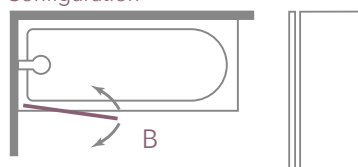

Configuration

Door Swing: 90° in and out
B: Radius of Screen Swing = 733mm
☐○ Recommended shower head position