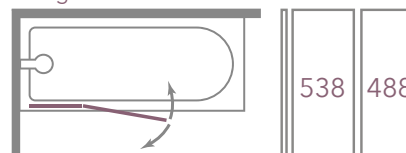

MB13
Bathscreen

2 PANEL FOLDING

BATH SCREENS

6^{MM}
GLASS
THICKNESS

LIFETIME
GUARANTEE

MERSHIELD
STAYCLEAR

FEATURES & BENEFITS

- 6mm toughened safety glass
- Reversible

Product Information

2 Panel Folding				
Size	Panel	Order Code	Price £ Exc. VAT	Price £ Inc. VAT
1100x1500	2	MB13	399.00	478.80

Configuration

Screen Swing: 180° in and out

Recommended shower head position