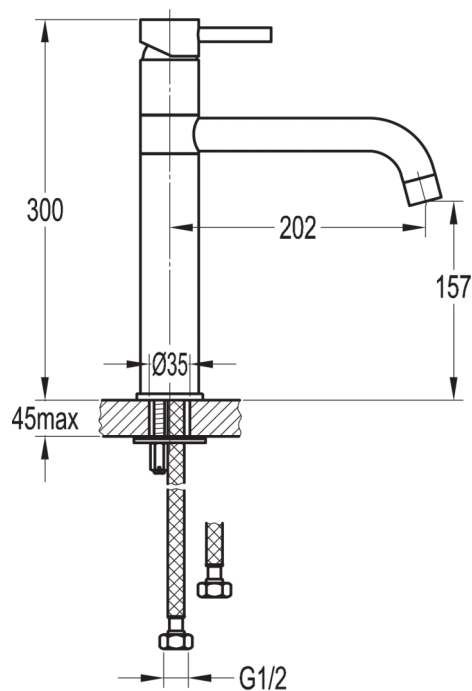

TECHNICAL DATA SHEET

LEVO SWIVEL SPOUT SINGLE LEVER KITCHEN MIXER

Category:
Range:
Weight:

Kitchen Mixers
Levo
27kg

Guarantee:
Sub Category:

10 year
Single Lever

Dimensions are in millimetres except thread sizes which are BSP imperial.