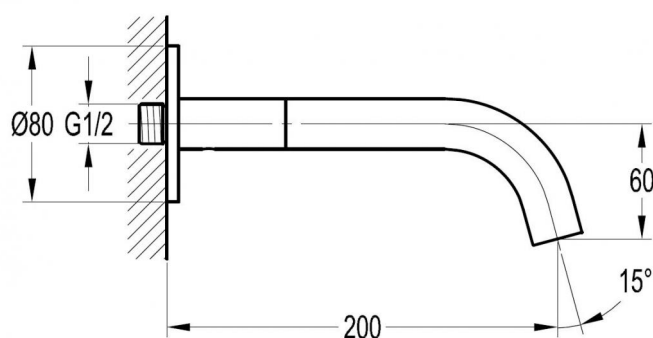

TECHNICAL DATA SHEET

LEVO BATH SPOUT 200MM

Category:
Range:
Weight:

Bath Mixers
Levo
23kg

Guarantee:
Sub Category:

10 year
Spouts

Dimensions are in millimetres except thread sizes which are BSP imperial.

Features