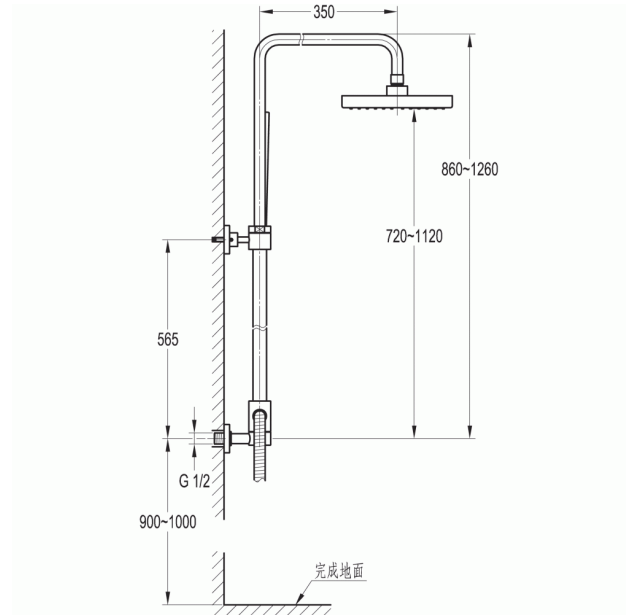

TECHNICAL DATA SHEET

LEVO SHOWER SET WITH CONCEALED INLET SUPPLY WITH KI020A SHOWER HEAD

Category:
Range:

Shower sets
Levo

Guarantee:
Sub Category:

15 year
Concealed inlet

Dimensions are in millimetres except thread sizes which are BSP imperial.

Features

- Levo shower set with concealed inlet supply with KI020A shower head

Notes

Our guarantee is subject to the product having been installed, used and maintained in accordance with our instructions. All working parts (such as hinges, ceramic disks, cartridges, seals and cistern fittings), which are subject to normal wear and tear, are covered for 36 months from proof of purchase date. Our guarantee applies to the original purchaser and is non-transferable. Our guarantee is only applicable in the UK and ROI. This does not affect your statutory rights.