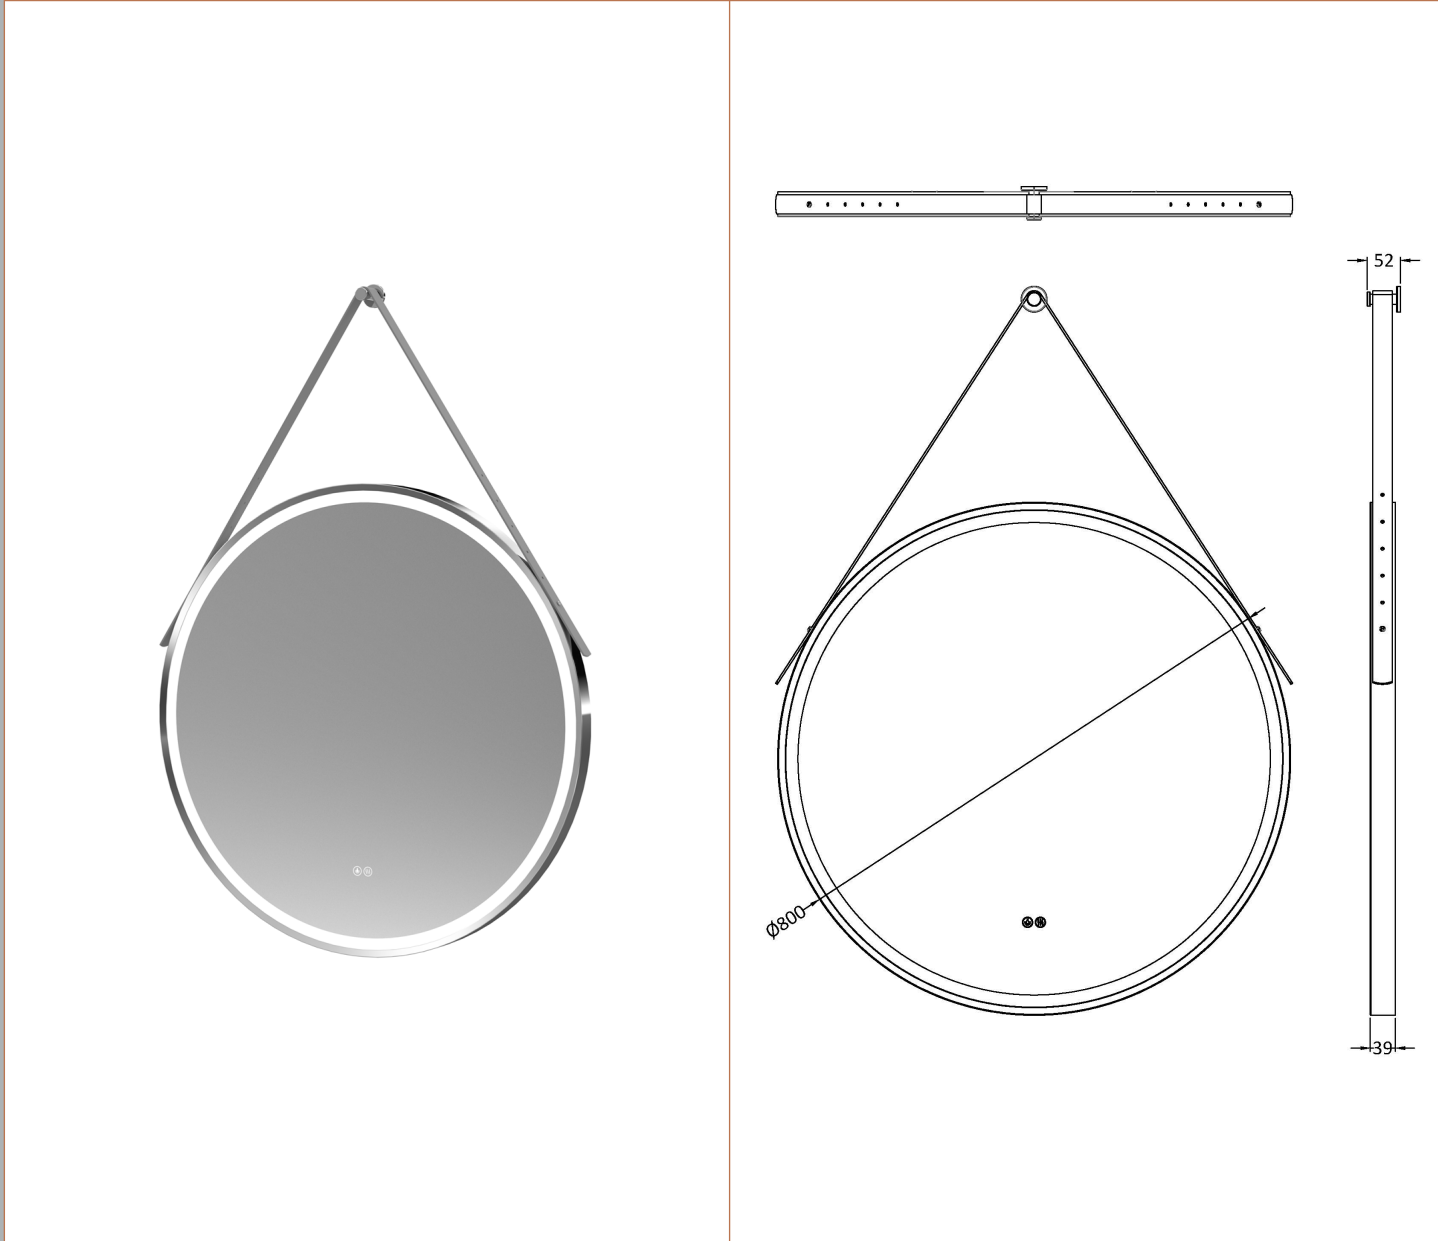

Sales Code: LQ723

Description: 800mm Round Illuminated Mirror

### Product Dimensions

Height (mm):	800
Width (mm):	800
Depth (mm):	40
Nett Weight (kg):	10

### Packaging Dimensions

Height (mm):	105
Width (mm):	900
Depth (mm):	900
Gross Weight (kg):	10

### Outer Box Dimensions (If Applicable)

Height (mm):	
Width (mm):	
Depth (mm):	
Gross Weight (kg):	
Barcode:	5056462654386