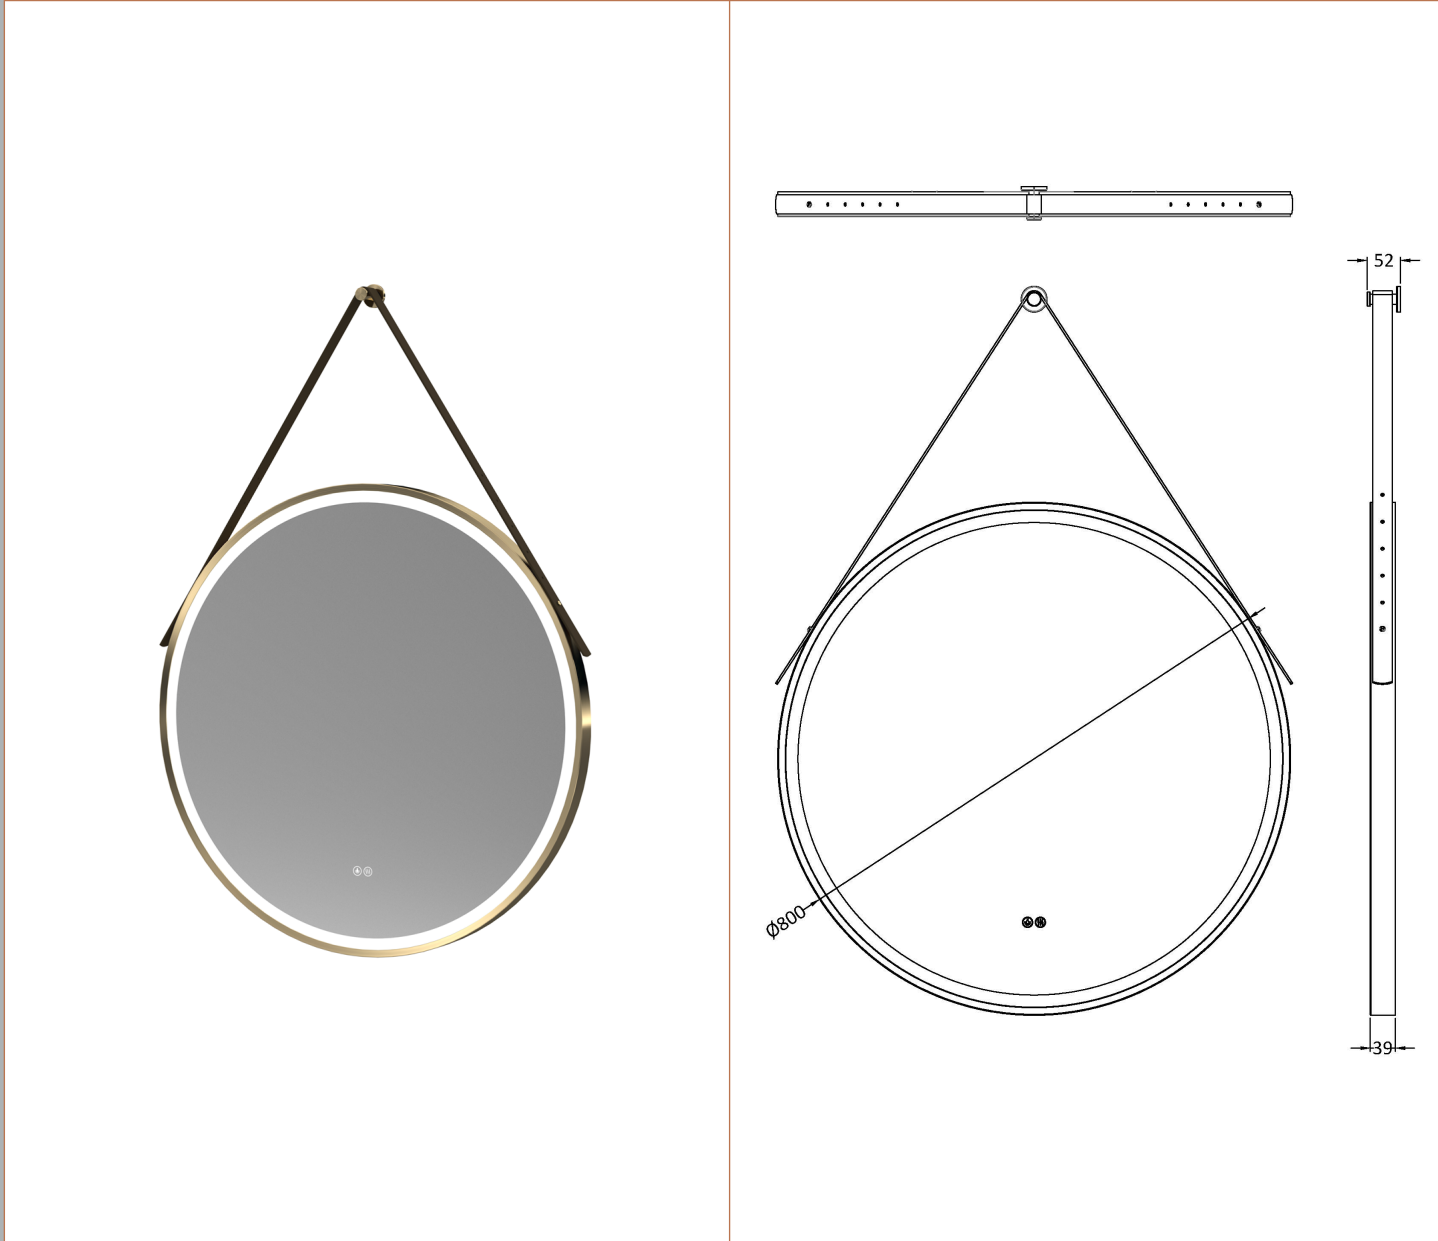

Sales Code: LQ722

Description: 800mm Round Illuminated Mirror

### Product Dimensions

Height (mm):	800
Width (mm):	800
Depth (mm):	40
Nett Weight (kg):	10

### Packaging Dimensions

Height (mm):	105
Width (mm):	900
Depth (mm):	900
Gross Weight (kg):	10

### Outer Box Dimensions (If Applicable)

Height (mm):	
Width (mm):	
Depth (mm):	
Gross Weight (kg):	
Barcode:	5056462654379