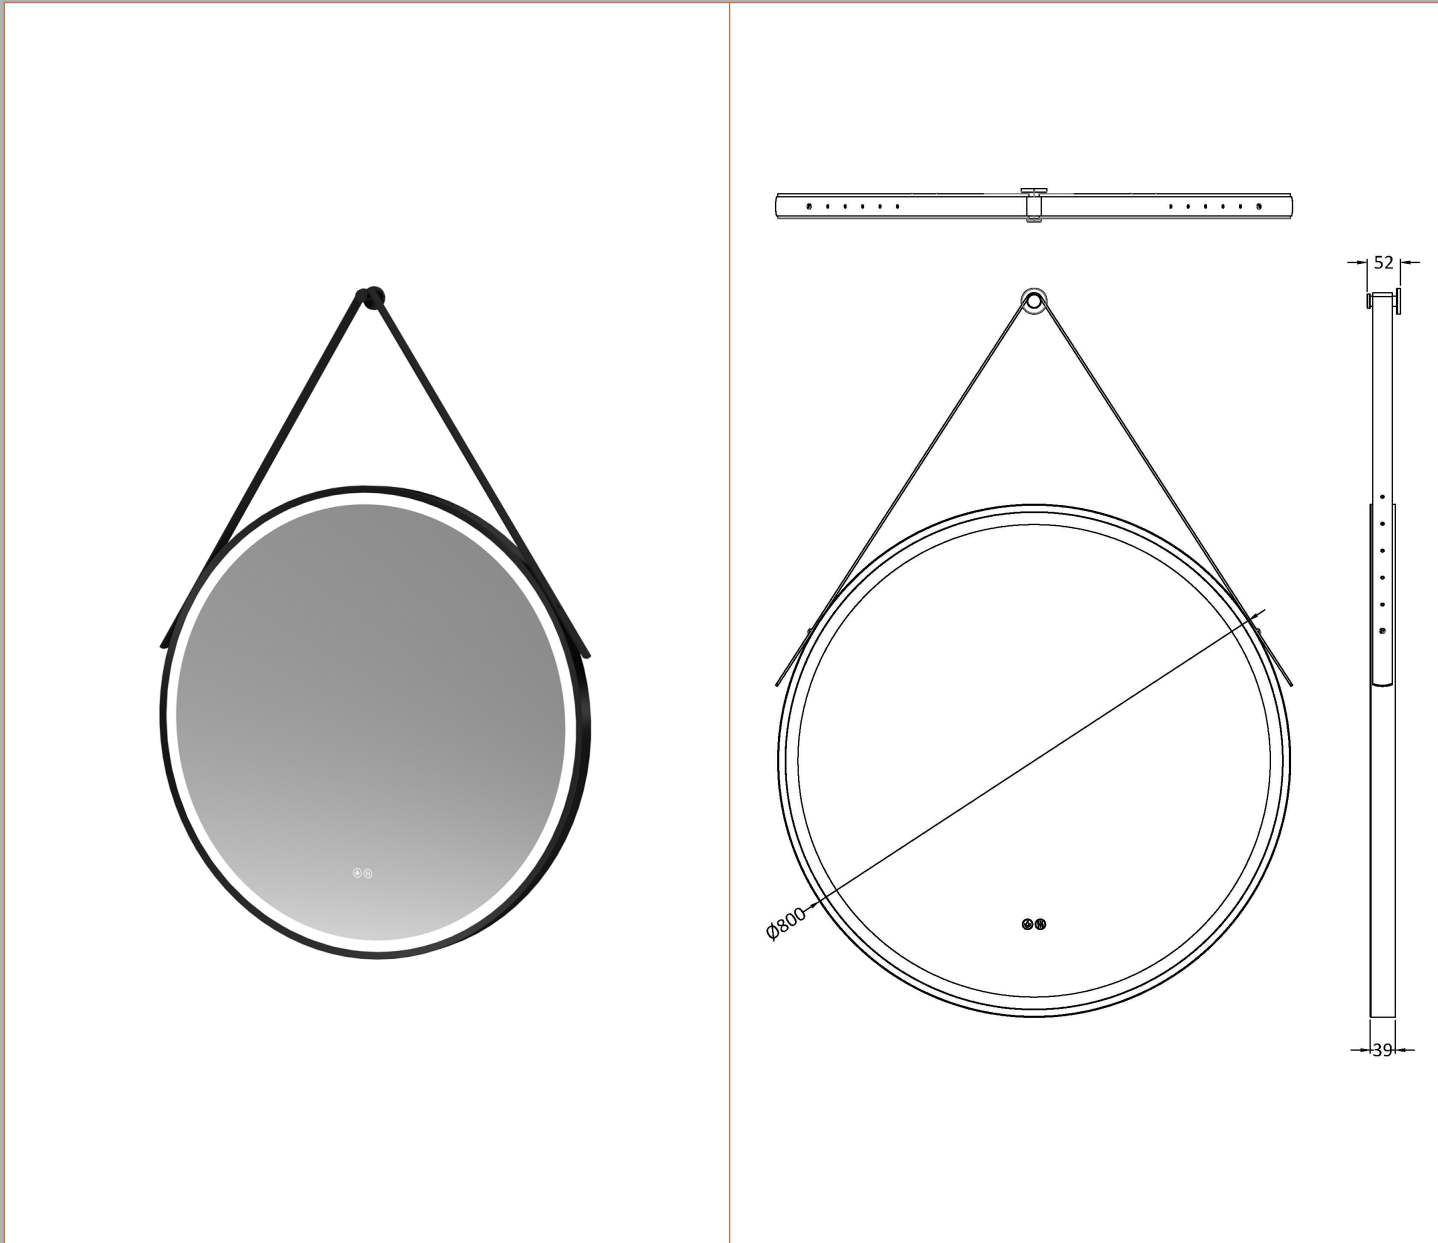

Sales Code: LQ721

Description: 800mm Round Illuminated Mirror

Product Dimensions

Height (mm):	800
Width (mm):	800
Depth (mm):	40
Nett Weight (kg):	10

Packaging Dimensions

Height (mm):	105
Width (mm):	900
Depth (mm):	900
Gross Weight (kg):	10

Packaging Data

Box Colour:	Brown Cardboard Box - Printed
Box Qty:	1
Label Size:	x
Label Colour:	
Label Qty:	

Outer Box Dimensions (If Applicable)

Height (mm):	
Width (mm):	
Depth (mm):	
Gross Weight (kg):	
Barcode:	5056462654362

Product Details

Country of Origin:	China			
Fitting Instruction:	No			
Certification:	CE:	FSC: No	WEEE: Yes	RoHS: Yes
	EMC: Yes	LYD: Yes	ECOMP:	ECIRC:
Product Material:	Aluminium			
Colour/Finish:	Black			
No of Shelves:	0			
Fixings Included:	Yes			
Light Power Source:	Mains Supply			
No of Lights:	2			
Bulb Type:	Led 6000K			
Voltage:	12			
Operation Method:	Touch Sensor			
Bulb Watt:	21			
Product Features:	Demister			
Illuminated:	Yes			