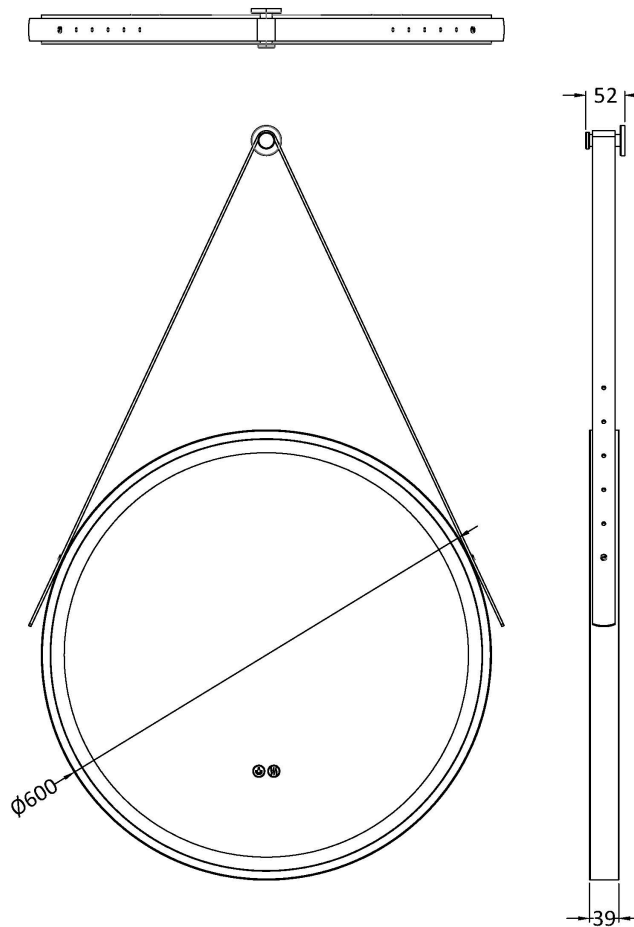

Sales Code: LQ712

Description: 600mm Round Illuminated Mirror

Product Dimensions

Height (mm):	600
Width (mm):	600
Depth (mm):	40
Nett Weight (kg):	5

Packaging Dimensions

Height (mm):	105
Width (mm):	700
Depth (mm):	700
Gross Weight (kg):	7

Packaging Data

Box Colour:	Brown Cardboard Box - Printed
Box Qty:	1
Label Size:	x
Label Colour:	
Label Qty:	

Outer Box Dimensions (If Applicable)

Height (mm):	
Width (mm):	
Depth (mm):	
Gross Weight (kg):	
Barcode:	5056462654348