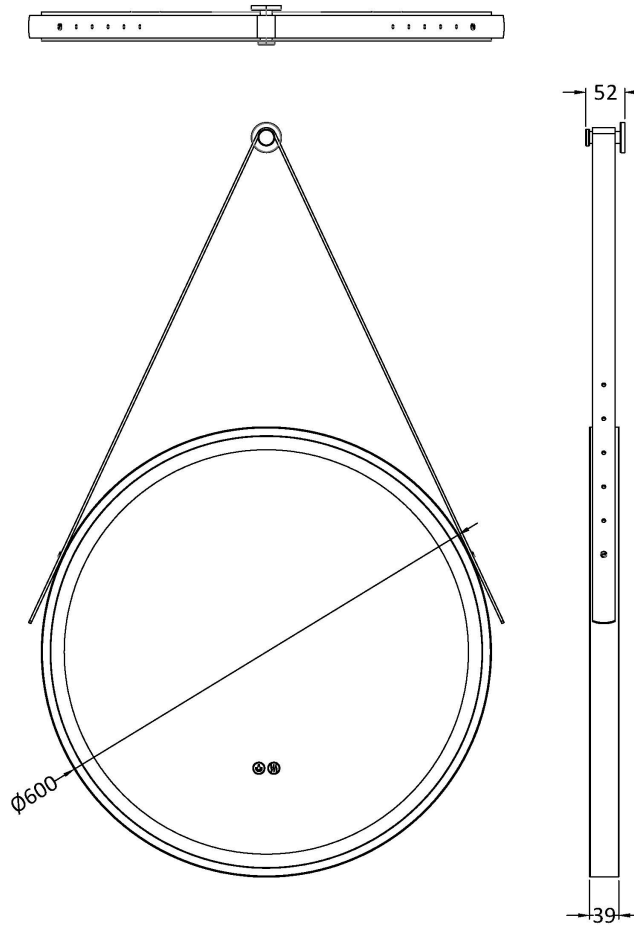

Sales Code: LQ711

Description: 600mm Round Illuminated Mirror

Product Dimensions

Height (mm):	600
Width (mm):	600
Depth (mm):	40
Nett Weight (kg):	5

Packaging Dimensions

Height (mm):	105
Width (mm):	700
Depth (mm):	700
Gross Weight (kg):	7

Packaging Data

Box Colour:	Brown Cardboard Box - Printed
Box Qty:	1
Label Size:	x
Label Colour:	
Label Qty:	

Outer Box Dimensions (If Applicable)

Height (mm):	
Width (mm):	
Depth (mm):	
Gross Weight (kg):	
Barcode:	5056462654331