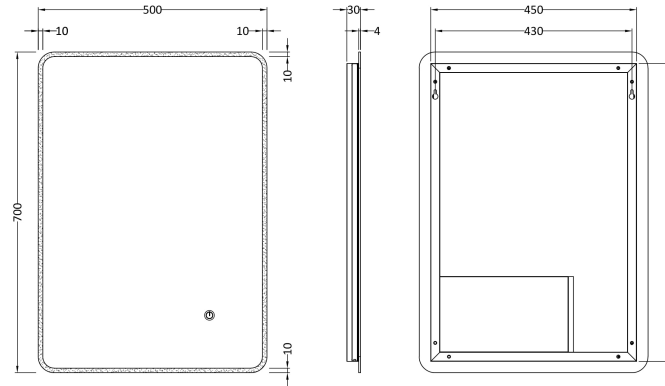

**Sales Code:** LQ603

**Description:** 700X500 Ambient Mirror

**Product Dimensions**

Height (mm):	700
Width (mm):	500
Depth (mm):	30
Nett Weight (kg):	5

**Packaging Dimensions**

Height (mm):	830
Width (mm):	625
Depth (mm):	90
Gross Weight (kg):	7

**Packaging Data**

Box Colour:	Brown Cardboard Box - Printed
Box Qty:	1
Label Size:	x
Label Colour:	Not Applicable
Label Qty:	

**Outer Box Dimensions (If Applicable)**

Height (mm):	
Width (mm):	
Depth (mm):	
Gross Weight (kg):	
Barcode:	5056211890652

**Product Details**

Country of Origin:	China
Fitting Instruction:	No
Certification:	CE: Yes    FSC: No    WEEE: Yes    RoHS: Yes
	EMC: Yes    LYD: Yes    ECOMP:    ECIRC:

Product Material:	Aluminium
Colour/Finish:	
No of Shelves:	0
Fixings Included:	Yes
Light Power Source:	Mains Supply
No of Lights:	1
Bulb Type:	Led
Voltage:	12
Operation Method:	Touch Sensor
Bulb Watt:	27
Product Features:	Demister
Illuminated:	Yes