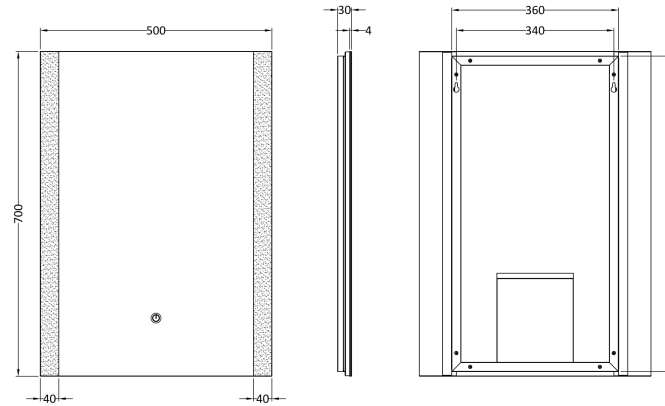

Sales Code: LQ601

Description: 700X500 Ambient Mirror

Product Dimensions

Height (mm):	700
Width (mm):	500
Depth (mm):	30
Nett Weight (kg):	5

Packaging Dimensions

Height (mm):	830
Width (mm):	625
Depth (mm):	90
Gross Weight (kg):	7

Packaging Data

Box Colour:	Brown Cardboard Box - Printed
Box Qty:	1
Label Size:	x
Label Colour:	Not Applicable
Label Qty:	

Outer Box Dimensions (If Applicable)

Height (mm):	
Width (mm):	
Depth (mm):	
Gross Weight (kg):	
Barcode:	5056211890638