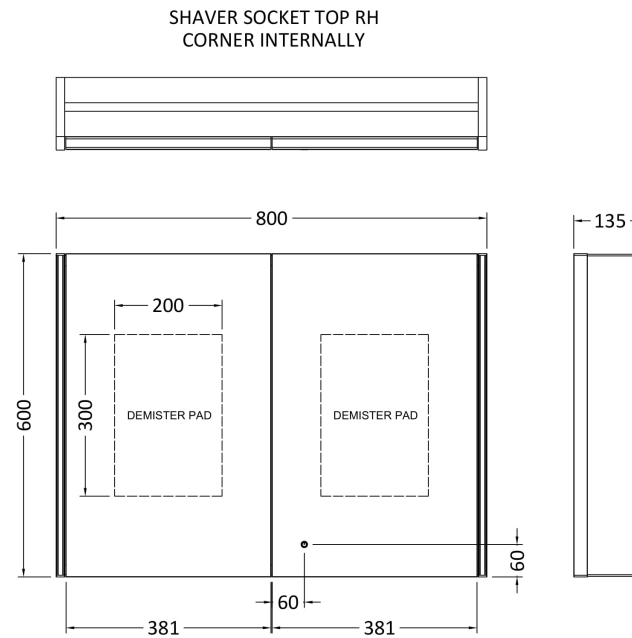

Sales Code: LQ094

Description: Leda Led 2 Door Mirror Cabinet 600X800mm

Product Dimensions

Height (mm):	600
Width (mm):	800
Depth (mm):	135
Nett Weight (kg):	21.5

Packaging Dimensions

Height (mm):	760
Width (mm):	915
Depth (mm):	205
Gross Weight (kg):	22

Packaging Data

Box Colour:	Brown Cardboard Box
Box Qty:	1
Label Size:	50 x 100
Label Colour:	White Label
Label Qty:	1

Outer Box Dimensions (If Applicable)

Height (mm):	760
Width (mm):	915
Depth (mm):	205
Gross Weight (kg):	0
Barcode:	5055275881132

Product Details

Country of Origin:	China			
Fitting Instruction:	Yes			
Certification:	CE: Yes	FSC: N/A	WEEE: Yes	RoHS: Yes
	EMC: Yes	LYD: Yes	ECOMP:	ECIRC:
Product Material:	Mirror Glass			
Colour/Finish:	Silver Grey			
No of Shelves:	2			
Fixings Included:	No			
Light Power Source:	Mains Supply			
No of Lights:	2			
Bulb Type:	Led			
Voltage:	12			
Operation Method:	Touch Sensor			
Bulb Watt:	16.8			
Product Features:	Shaver Socket, Demister			
Illuminated:	Yes			