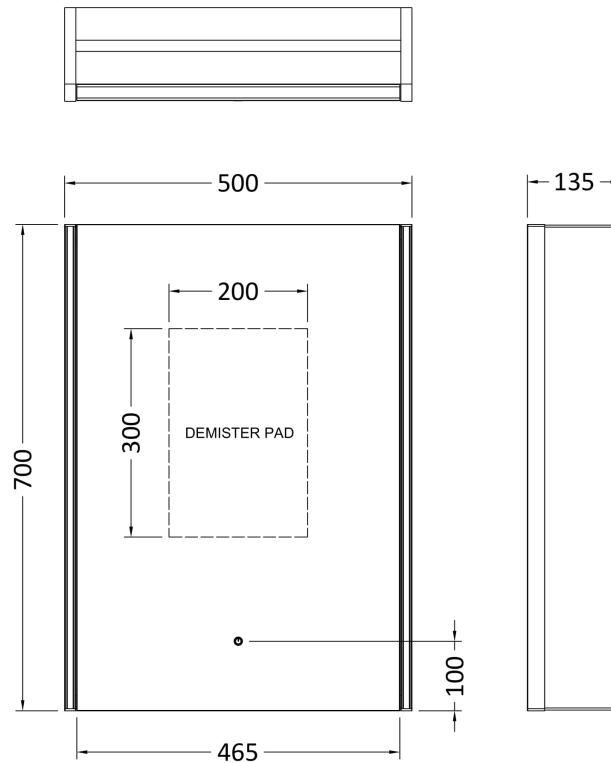

Sales Code: LQ093

Description: Pavo Led 1 Door Mirror Cabinet 700X500mm

SHAVER SOCKET TOP RH
CORNER INTERNALLY

Product Dimensions

Height (mm):	700
Width (mm):	500
Depth (mm):	135
Nett Weight (kg):	15

Packaging Dimensions

Height (mm):	875
Width (mm):	605
Depth (mm):	205
Gross Weight (kg):	15.4

Packaging Data

Box Colour:	Brown Cardboard Box
Box Qty:	1
Label Size:	50 x 100
Label Colour:	White Label
Label Qty:	1

Outer Box Dimensions (If Applicable)

Height (mm):	875
Width (mm):	605
Depth (mm):	205
Gross Weight (kg):	
Barcode:	5055275881125

Product Details

Country of Origin:	China			
Fitting Instruction:	Yes			
Certification:	CE: Yes	FSC: N/A	WEEE: Yes	RoHS: Yes
	EMC: Yes	LYD: Yes	ECOMP:	ECIRC:

Product Material:	
Colour/Finish:	Silver Grey
No of Shelves:	2
Fixings Included:	No
Light Power Source:	Mains Supply
No of Lights:	2
Bulb Type:	Led
Voltage:	12
Operation Method:	Touch Sensor
Bulb Watt:	19.6
Product Features:	Shaver Socket, Demister
Illuminated:	Yes