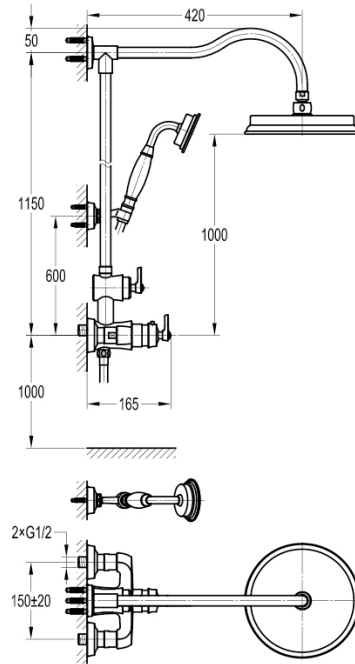

TECHNICAL DATA SHEET

LIBERTY THERMOSTATIC EXPOSED SHOWER COLUMN WITH SHOWER SET - CHROME

Dimensions are in millimetres except thread sizes which are BSP imperial.

Notes

Our guarantee is subject to the product having been installed, used and maintained in accordance with our instructions. All working parts (such as hinges, ceramic disks, cartridges, seals and cistern fittings), which are subject to normal wear and tear, are covered for 36 months from proof of purchase date. Our guarantee applies to the original purchaser and is non-transferable. Our guarantee is only applicable in the UK and ROI. This does not affect your statutory rights.

We recommend that a pressure reducing valve is fitted in installations where the water supply pressure exceeds 3 bar. Pressure in excess of 3 bar could reduce the working life of this product and invalidate the guarantee.