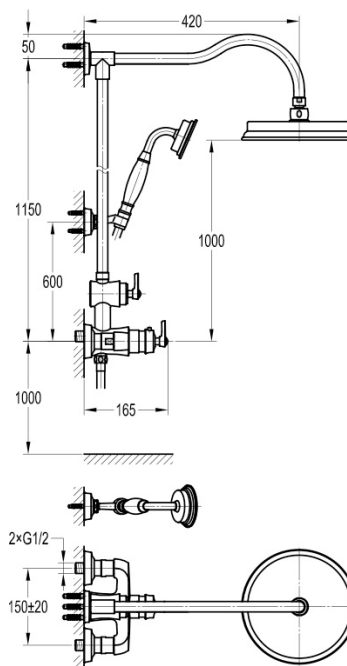

TECHNICAL DATA SHEET

LIBERTY THERMOSTATIC EXPOSED SHOWER COLUMN WITH SHOWER SET - ORB

Dimensions are in millimetres except thread sizes which are BSP imperial.

Notes

Our guarantee is subject to the product having been installed, used and maintained in accordance with our instructions. All working parts (such as hinges, ceramic disks, cartridges, seals and cistern fittings), which are subject to normal wear and tear, are covered for 36 months from proof of purchase date. Our guarantee applies to the original purchaser and is non-transferable. Our guarantee is only applicable in the UK and ROI. This does not affect your statutory rights.

We recommend that a pressure reducing valve is fitted in installations where the water supply pressure exceeds 3 bar. Pressure in excess of 3 bar could reduce the working life of this product and invalidate the guarantee.