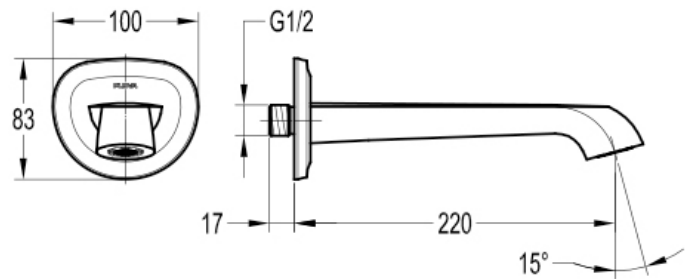

TECHNICAL DATA SHEET

LIBERTY BRASS BATH SPOUT - CHROME

Dimensions are in millimetres except thread sizes which are BSP imperial.

Notes

Our guarantee is subject to the product having been installed, used and maintained in accordance with our instructions. All working parts (such as hinges, ceramic disks, cartridges, seals and cistern fittings), which are subject to normal wear and tear, are covered for 36 months from proof of purchase date. Our guarantee applies to the original purchaser and is non-transferable. Our guarantee is only applicable in the UK and ROI. This does not affect your statutory rights.