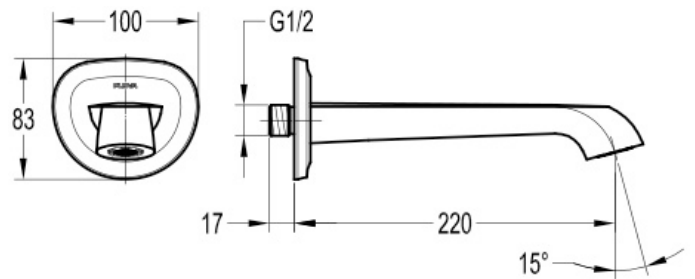

TECHNICAL DATA SHEET

LIBERTY BRASS BATH SPOUT - ORB

Dimensions are in millimetres except thread sizes which are BSP imperial.

Notes

Our guarantee is subject to the product having been installed, used and maintained in accordance with our instructions. All working parts (such as hinges, ceramic disks, cartridges, seals and cistern fittings), which are subject to normal wear and tear, are covered for 36 months from proof of purchase date. Our guarantee applies to the original purchaser and is non-transferable. Our guarantee is only applicable in the UK and ROI. This does not affect your statutory rights.