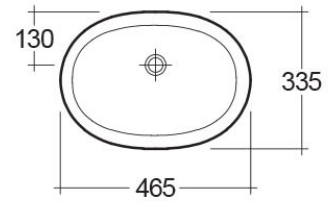

### Technical specifications

Dimensions: 465 x 335 mm

Weight: 5 Kg

Color: Alpine White, Ivory

Shape of basin: Oval

Overflow hole: yes

Code	Name
------	------

OC71AWHA	LILY WASH BASIN UNDER COUNTER 46CM
----------	------------------------------------

Dimensions: All dimensions in mm tolerance +5% for below 200mm and +3% for above 200mm.

Note: Due to a continuing development programme to improve design and performance, the manufacturer reserves all rights to vary specifications without prior information.