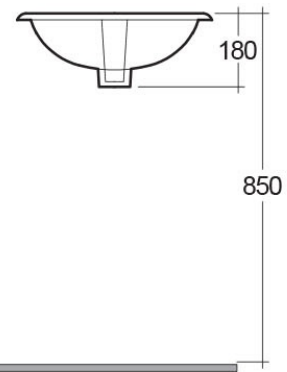

### Technical specifications

Dimensions: 465 x 335 mm

Weight: 5 Kg

Color: Alpine White, Ivory

Shape of basin: Oval

Overflow hole: yes

Code	Name
------	------

OC71AWHA	LILY WASH BASIN UNDER COUNTER 46CM
----------	------------------------------------

Dimensions: All dimensions in mm tolerance +5% for below 200mm and +3% for above 200mm.

Note: Due to a continuing development programme to improve design and performance, the manufacturer reserves all rights to vary specifications without prior information.