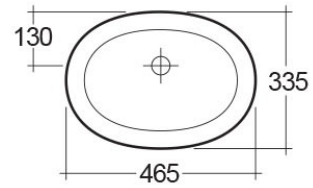

RAK-LILY

Wash basin | Drop In

RAK
CERAMICS

Technical specifications

Dimensions: 465 x 335 mm

Weight: 5 Kg

Color: Alpine White

Shape of basin: Oval

Overflow hole: yes

Code	Name
OC36AWHA	LILY WASH BASIN 46CM

Dimensions: All dimensions in mm tolerance $\pm 5\%$ for below 200mm and $\pm 3\%$ for above 200mm.

Note: Due to a continuing development programme to improve design and performance, the manufacturer reserves all rights to vary specifications without prior information.