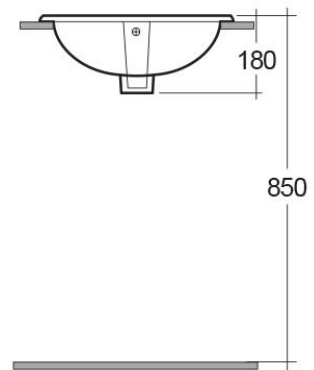

RAK-LILY

Wash basin | Drop In

RAK
CERAMICS

Technical specifications

Dimensions: 465 x 335 mm

Weight: 5 Kg

Color: Alpine White

Shape of basin: Oval

Overflow hole: yes

Code	Name
OC36AWHA	LILY WASH BASIN 46CM

Dimensions: All dimensions in mm tolerance $\pm 5\%$ for below 200mm and $\pm 3\%$ for above 200mm.

Note: Due to a continuing development programme to improve design and performance, the manufacturer reserves all rights to vary specifications without prior information.