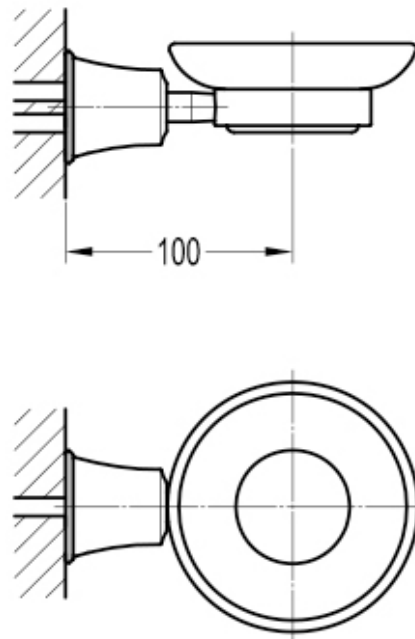

TECHNICAL DATA SHEET

LIBERTY GLASS SOAP DISH - ORB

Dimensions are in millimetres except thread sizes which are BSP imperial.

**Notes**

Our guarantee is subject to the product having been installed, used and maintained in accordance with our instructions. All working parts (such as hinges, ceramic disks, cartridges, seals and cistern fittings), which are subject to normal wear and tear, are covered for 36 months from proof of purchase date. Our guarantee applies to the original purchaser and is non-transferable. Our guarantee is only applicable in the UK and ROI. This does not affect your statutory rights.