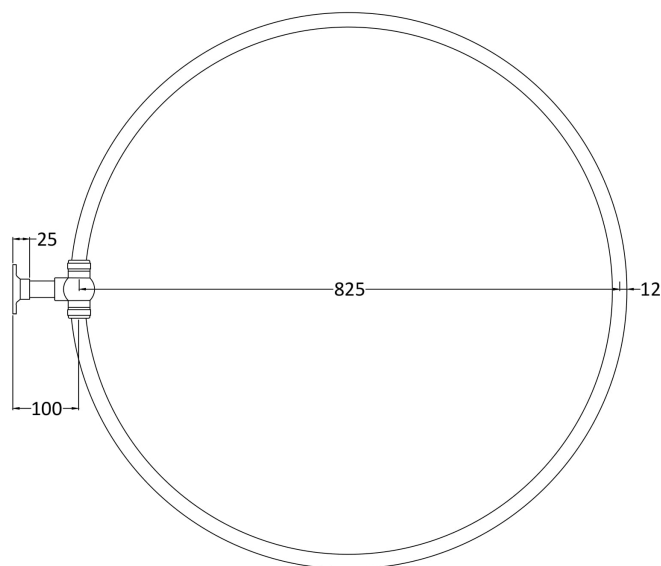

Sales Code: LA386

Description: Round Shower Ring Curtain Not Supplied

Product Dimensions

Length (mm):	
Width (mm):	849
Height (mm):	75
Depth (mm):	937
Nett Weight (kg):	3.66

Packaging Dimensions

Height (mm):	890
Width (mm):	890
Depth (mm):	50
Gross Weight (kg):	3.66

Packaging Data

Box Colour:	White Cardboard Box
Box Qty:	1
Label Size:	100 x 50
Label Colour:	White Label
Label Qty:	2

Outer Box Dimensions (If Applicable)

Height (mm):	
Width (mm):	
Length (mm):	
Depth (mm):	
Gross Weight (kg):	4
Barcode:	5055146111955

Product Details

Country of Origin:	China
Fitting Instruction:	No
CE Certification:	N/A
Product Material:	Brass
Heating Element Wattage:	Not Applicable
Colour/Finish:	Chrome
Product Diameter:	Not Applicable
Connection Size:	Not Applicable