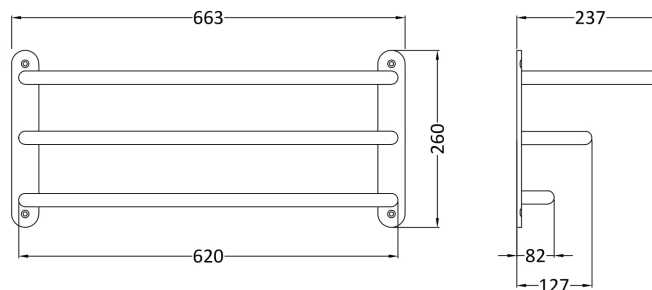

### Product Dimensions

Length (mm):	
Width (mm):	612
Height (mm):	260
Depth (mm):	247
Nett Weight (kg):	2.46

### Packaging Dimensions

Height (mm):	269
Width (mm):	58
Depth (mm):	625
Gross Weight (kg):	2.46

### Packaging Data

Box Colour:	White Cardboard Box
Box Qty:	1
Label Size:	100 x 50
Label Colour:	White Label
Label Qty:	2

### Outer Box Dimensions (If Applicable)

Height (mm):	
Width (mm):	
Length (mm):	
Depth (mm):	
Gross Weight (kg):	20
Barcode:	5055146104704