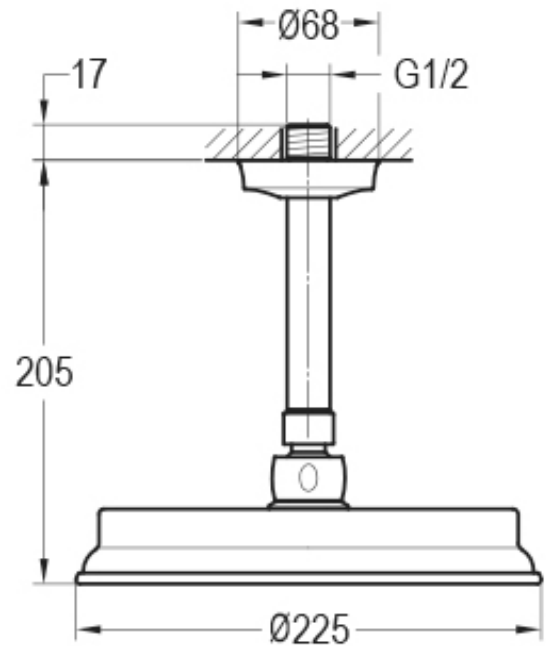

TECHNICAL DATA SHEET

LIBERTY BRASS CEILING MOUNTED SHOWER ARM - ORB

Dimensions are in millimetres except thread sizes which are BSP imperial.

Notes

Our guarantee is subject to the product having been installed, used and maintained in accordance with our instructions. All working parts (such as hinges, ceramic disks, cartridges, seals and cistern fittings), which are subject to normal wear and tear, are covered for 36 months from proof of purchase date. Our guarantee applies to the original purchaser and is non-transferable. Our guarantee is only applicable in the UK and ROI. This does not affect your statutory rights.