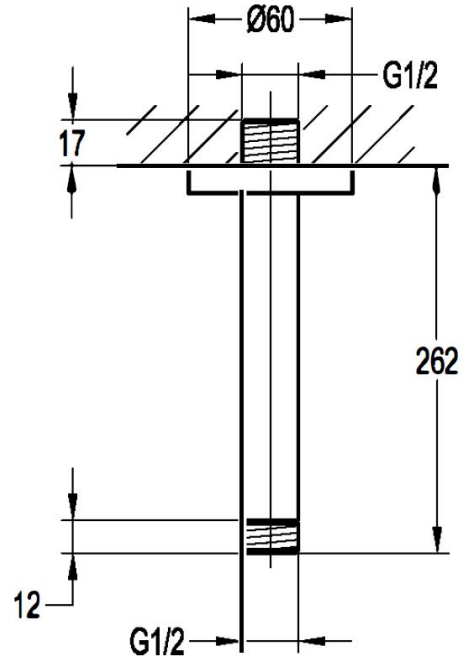

TECHNICAL DATA SHEET

LEVO SHOWER ARM CEILING MOUNTED (240MM)

Category:	Shower Accessories	Guarantee:	10 year
Range:	Levo	Sub Category:	Arms, Brackets & Elbows
Weight:	17kg		

Dimensions are in millimetres except thread sizes which are BSP imperial.