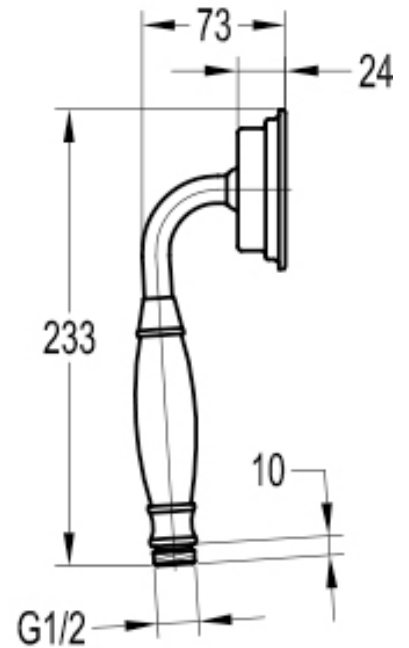

TECHNICAL DATA SHEET

LIBERTY SOLID BRASS HAND-SHOWER SINGLE FUNCTION - CHROME

Dimensions are in millimetres except thread sizes which are BSP imperial.

**Notes**

Our guarantee is subject to the product having been installed, used and maintained in accordance with our instructions. All working parts (such as hinges, ceramic disks, cartridges, seals and cistern fittings), which are subject to normal wear and tear, are covered for 36 months from proof of purchase date. Our guarantee applies to the original purchaser and is non-transferable. Our guarantee is only applicable in the UK and ROI. This does not affect your statutory rights.