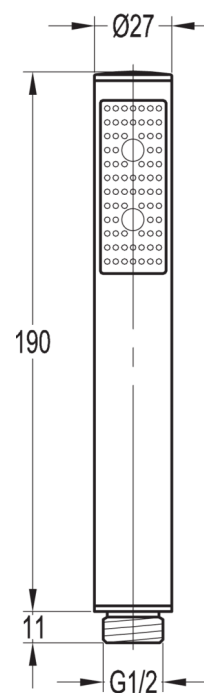

TECHNICAL DATA SHEET

ANNECY ABS HAND SHOWER SINGLE FUNCTION

Category:
Range:
Weight:

Shower Accessories
Anncy
12kg

Guarantee:
Sub Category:

10 year
Handsets

Dimensions are in millimetres except thread sizes which are BSP imperial.