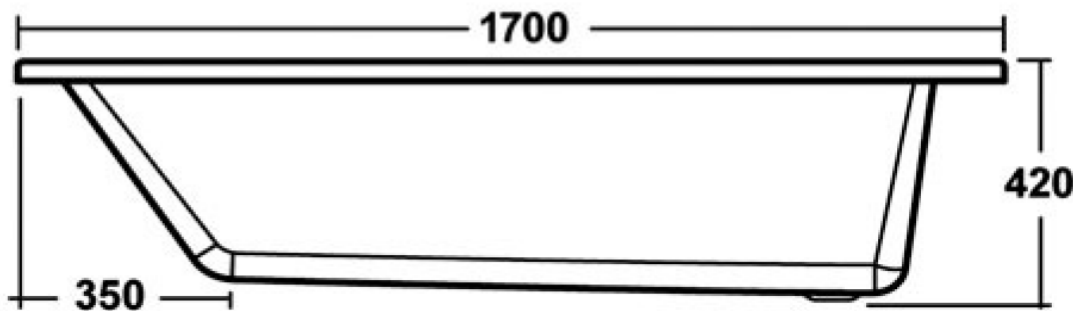

SPECIFICATION/CODE REFERENCE

Please use the reference codes shown below:

KABATH

SIZE	1700 x 700 x 420 mm
TAP HOLE	Undrilled
CAPACITY	185 Litres - Displaced Capacity 115 Litres
WEIGHT	32.72kg
MATERIAL	Lucite Acrylic
STANDARD	BS EN 232:2003 for Domestic purposes
COLOURS	White
FIXING	Supplied with metal adjustable legs
WARRANTY	25 Years

Dimensions: All measurements are in millimeters and are subject to normal manufacturing variations.

Note: Due to a continuing development programme to improve design and performance, the manufacturer reserves all rights to vary specifications without prior informations. Please note accessories are for photographic use only.