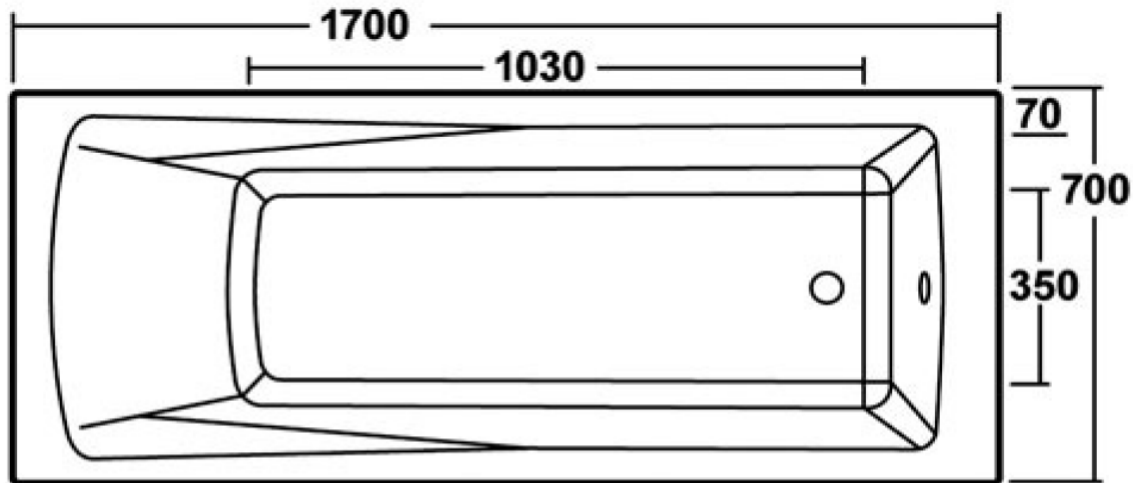

SPECIFICATION/CODE REFERENCE

Please use the reference codes shown below:

KABATH

SIZE	1700 x 700 x 420 mm
TAP HOLE	Undrilled
CAPACITY	185 Litres - Displaced Capacity 115 Litres
WEIGHT	32.72kg
MATERIAL	Lucite Acrylic
STANDARD	BS EN 232:2003 for Domestic purposes
COLOURS	White
FIXING	Supplied with metal adjustable legs
WARRANTY	25 Years

Dimensions: All measurements are in millimeters and are subject to normal manufacturing variations.

Note: Due to a continuing development programme to improve design and performance, the manufacturer reserves all rights to vary specifications without prior informations. Please note accessories are for photographic use only.