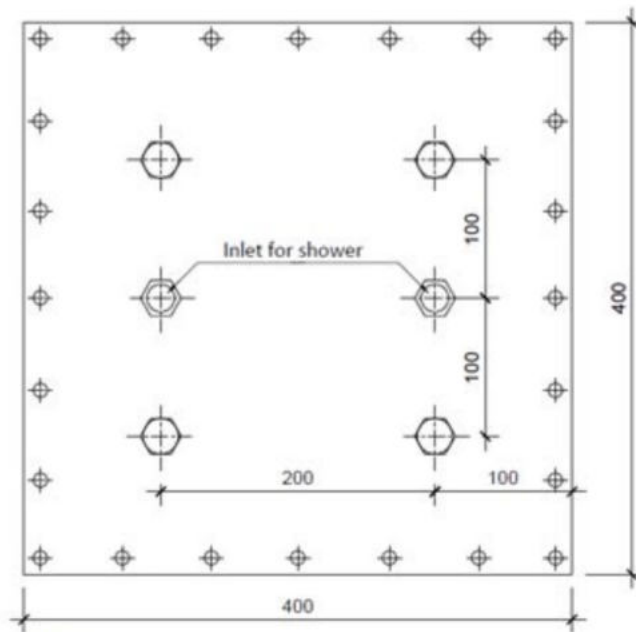

# Technical Drawing

**Product code: R101**

**Product range: Overhead Showers**

R101  
Rainshower - Square Ceiling Mounted  
O/H Shower 400 x 400 mm

Front Elevation

Side Elevation