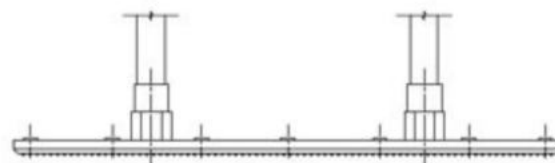

# Technical Drawing

**Product code: R101**

**Product range: Overhead Showers**

R101  
Rainshower - Square Ceiling Mounted  
O/H Shower 400 x 400 mm

Front Elevation

Side Elevation