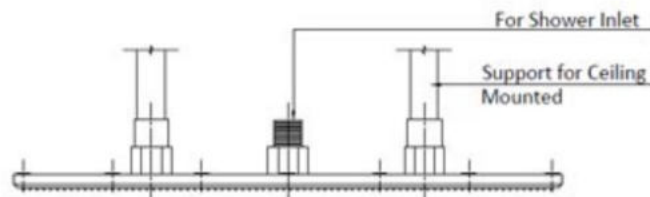

# Technical Drawing

**Product code: R101**

**Product range: Overhead Showers**

R101  
Rainshower - Square Ceiling Mounted  
O/H Shower 400 x 400 mm

Front Elevation

Side Elevation