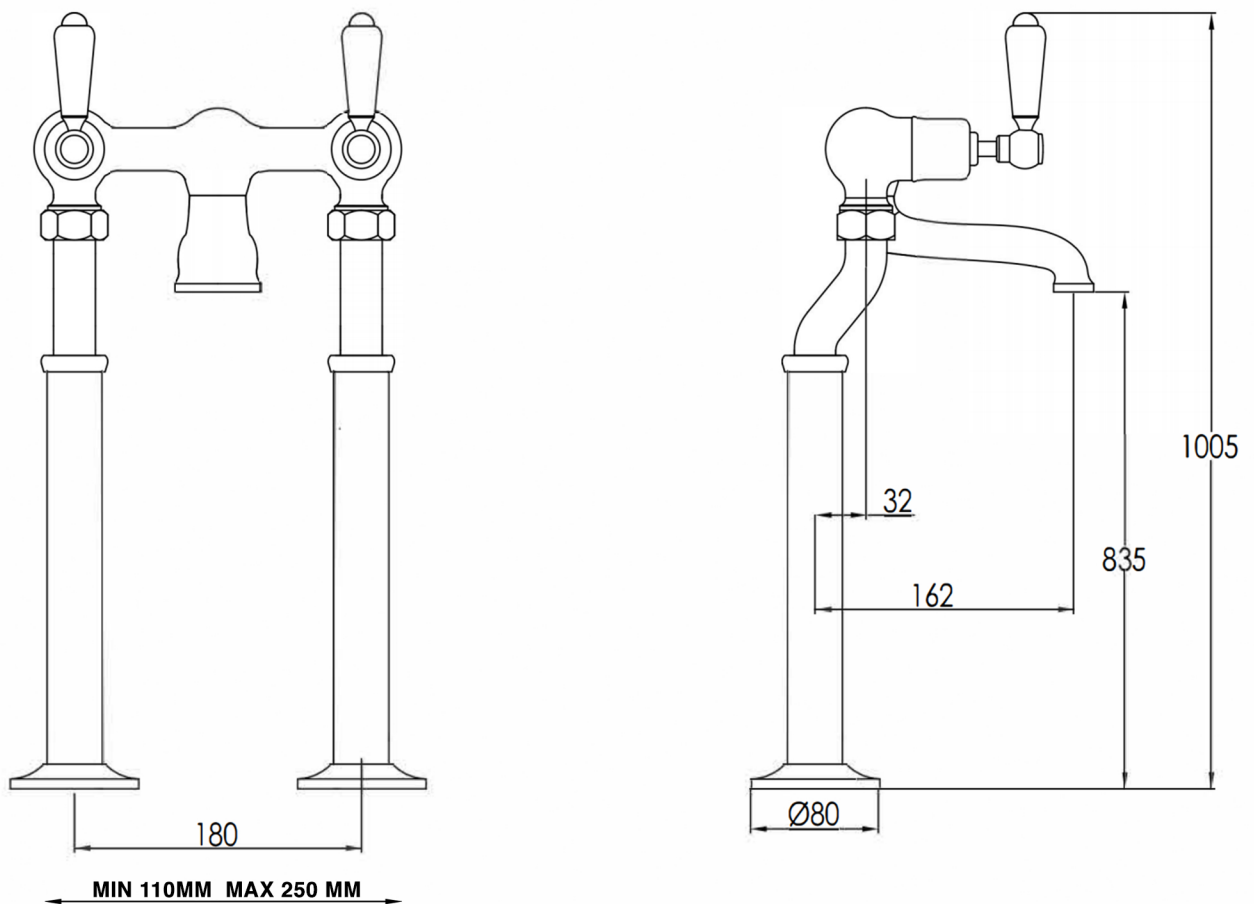

Technical Drawing

Product code: 85223, 85223NK, 85223G, GB85223

Product range: Grosvenor Lever

www.jtpuk.co.uk

technical@jtpuk.co.uk

01895 442211