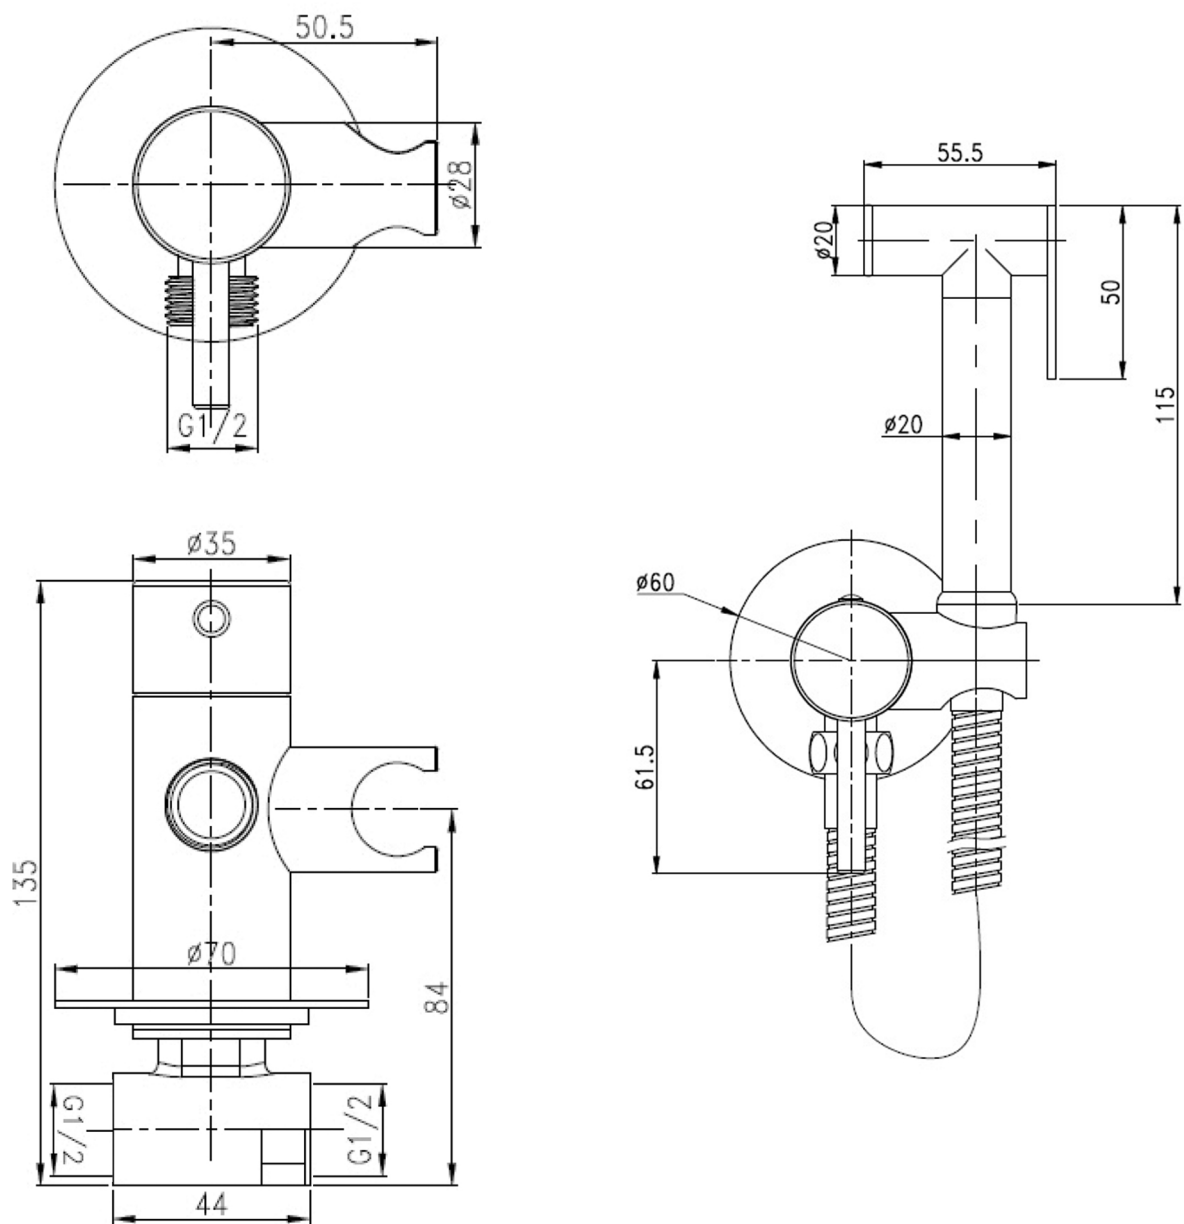

Technical Drawing

Product code: 556

Product range: Douches

www.jtpuk.co.uk

technical@jtpuk.co.uk

01895 442211