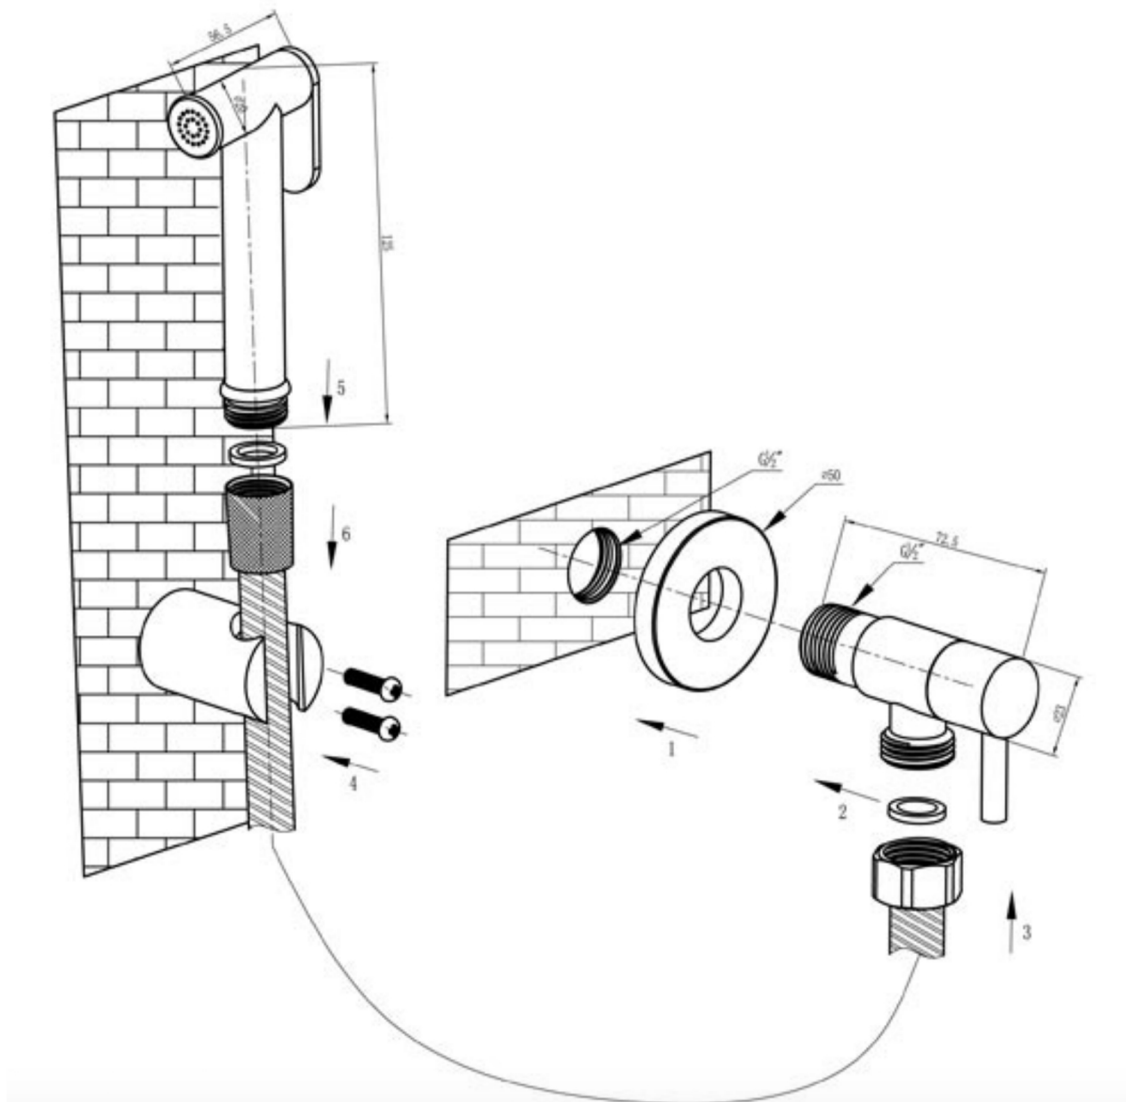

Technical Drawing

Product code: 554

Product range: Douches

www.jtpuk.co.uk

technical@jtpuk.co.uk

01895 442211